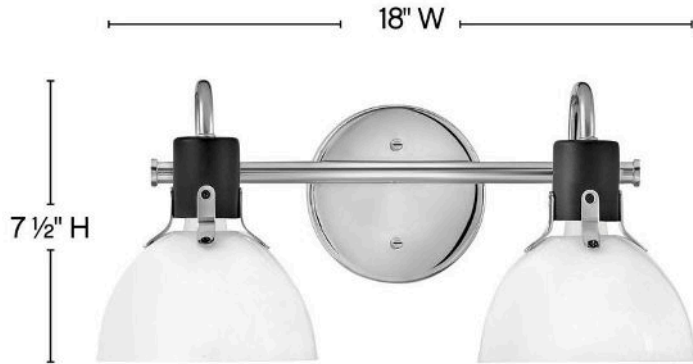

ARGO

5112CM

SMALL TWO LIGHT VANITY

Argo exudes class and style with a vintage industrial flair and a sleek silhouette. This transitional design features suspended cased opal glass and is available in two finish combinations, Chrome with Black and Heritage Brass with Black.

DETAILS	
FINISH:	Chrome
MATERIAL:	Steel
GLASS:	Cased Opal
DIMMABLE:	No

DIMENSIONS	
WIDTH:	18"
HEIGHT:	7.5"
WEIGHT:	3lb
BACK PLATE:	5" Dia.
EXTENSION:	8.3"
TOP TO OUTLET:	3.25"

LIGHT SOURCE	
LIGHT SOURCE:	Socketed
WATTAGE:	2-12w Med. LED, 100w Equiv.
VOLTAGE:	120v

SHIPPING	
CARTON LENGTH:	20.5
CARTON WIDTH:	8.3
CARTON HEIGHT:	8.5
CARTON WEIGHT:	4.2

PRODUCT DETAILS:

- Fixture can be mounted either up or down
- Suitable for use in damp locations as defined by NEC and CEC. Meets United States UL Underwriters Laboratories & CSA Canadian Standards Association Product Safety Standards.
- Bold lines and a clean, minimalist style creates a modern look
- Sparkling chrome with reflective finish