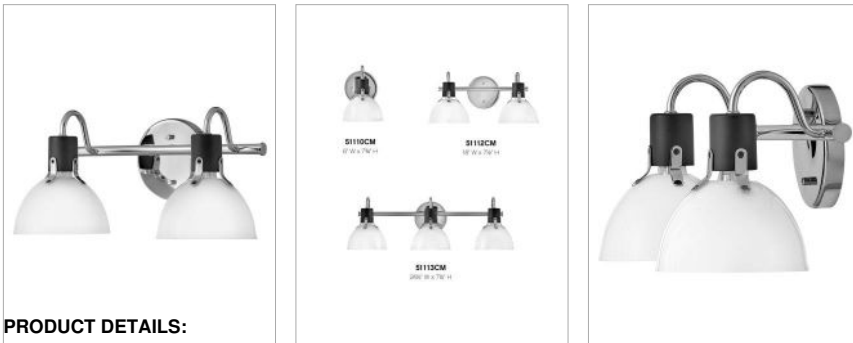

ARGO

5112CM

SMALL TWO LIGHT VANITY

Argo exudes class and style with a vintage industrial flair and a sleek silhouette. This transitional design features suspended cased opal glass and is available in two finish combinations, Chrome with Black and Heritage Brass with Black.

DETAILS	
FINISH:	Chrome
MATERIAL:	Steel
GLASS:	Cased Opal
DIMMABLE:	No

DIMENSIONS	
WIDTH:	18"
HEIGHT:	7.5"
WEIGHT:	3lb
BACK PLATE:	5" Dia.
EXTENSION:	8.3"
TOP TO OUTLET:	3.25"

LIGHT SOURCE	
LIGHT SOURCE:	Socketed
WATTAGE:	2-12w Med. LED, 100w Equiv.
VOLTAGE:	120v

SHIPPING	
CARTON LENGTH:	20.5
CARTON WIDTH:	8.3
CARTON HEIGHT:	8.5
CARTON WEIGHT:	4.2

PRODUCT DETAILS:

- Fixture can be mounted either up or down
- Suitable for use in damp locations as defined by NEC and CEC. Meets United States UL Underwriters Laboratories & CSA Canadian Standards Association Product Safety Standards.
- Bold lines and a clean, minimalist style creates a modern look
- Sparkling chrome with reflective finish