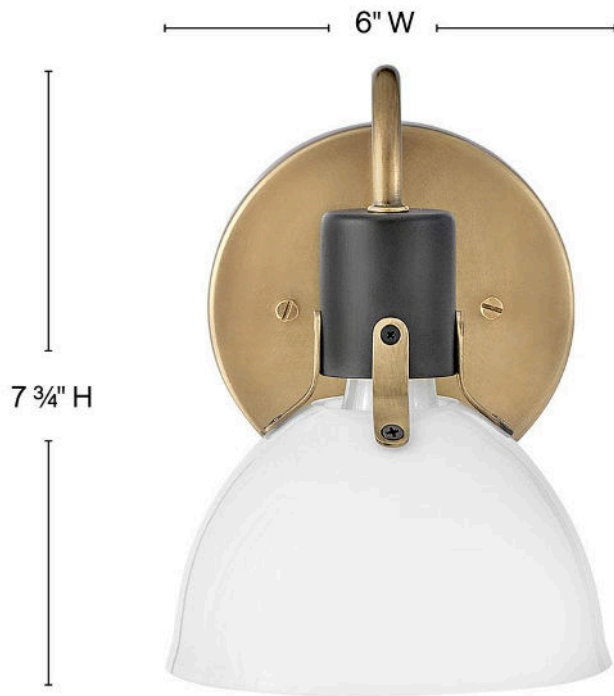

ARGO

51110HB

SMALL SINGLE LIGHT VANITY

Argo exudes class and style with a vintage industrial flair and a sleek silhouette. This transitional design features suspended cased opal glass and is available in two finish combinations, Chrome with Black and Heritage Brass with Black.

DETAILS	
FINISH:	Heritage Brass
MATERIAL:	Steel
GLASS:	Cased Opal
DIMMABLE:	No

DIMENSIONS	
WIDTH:	6"
HEIGHT:	7.8"
WEIGHT:	1.4lb
BACK PLATE:	5" Dia.
EXTENSION:	7.3"
TOP TO OUTLET:	3.5"

LIGHT SOURCE	
LIGHT SOURCE:	Socketed
WATTAGE:	1-12w Med. LED, 100w Equiv.
VOLTAGE:	120v

SHIPPING	
CARTON LENGTH:	8.3
CARTON WIDTH:	8.3
CARTON HEIGHT:	10.2
CARTON WEIGHT:	2

- Fixture can be mounted either up or down
- Suitable for use in damp locations as defined by NEC and CEC. Meets United States UL Underwriters Laboratories & CSA Canadian Standards Association Product Safety Standards.
- Bold lines and a clean, minimalist style creates a modern look