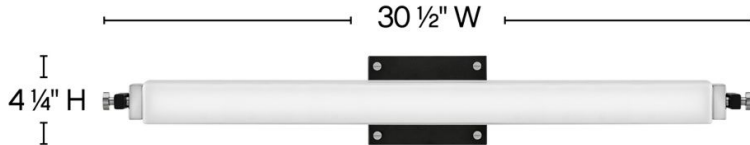

ROLLINS

51093BK-CM

LARGE LED SCONCE

Rollins is both industrial in form and transitional in style. Unique rectangular etched opal glass has softly rounded edges offset by contrasting details on the backplate and the square knobs anchoring either end. This integrated LED design comes in two finish combinations, Black with Chrome and Black with Heritage Brass, and can be hung both vertically and horizontally.

DETAILS	
FINISH:	Black
MATERIAL:	Steel
GLASS:	Etched Opal
DIMMABLE:	YES - CL TYPE DIMMER (SSL7A)

DIMENSIONS	
WIDTH:	30.5"
HEIGHT:	4.3"
WEIGHT:	2lb
BACK PLATE:	5.75"W X 4.25"H
EXTENSION:	4"
TOP TO OUTLET:	2.25"

LIGHT SOURCE	
LIGHT SOURCE:	Integrated LED
LED NAME:	(2) EL2G16W7WI
WATTAGE:	32w LED *Included
VOLTAGE:	120v
COLOR TEMP:	3000
LUMENS:	2800
CRI:	95
INCANDESCENT EQUIVALENCY:	2 x 100w
DIMMABLE:	YES - CL TYPE DIMMER (SSL7A)

SHIPPING	
CARTON LENGTH:	33.3
CARTON WIDTH:	10.5
CARTON HEIGHT:	6
CARTON WEIGHT:	2.8

PRODUCT DETAILS:

- Mounting hardware is hidden on the back plate to ensure a clean silhouette
- Fixture can be mounted vertically
- Suitable for use in damp locations as defined by NEC and CEC. Meets United States UL Underwriters Laboratories & CSA Canadian Standards Association Product Safety Standards.
- ADA compliant
- LED components carry a 5-year limited warranty
- Merging the best of traditional and modern elements, with a sophisticated and streamlined look