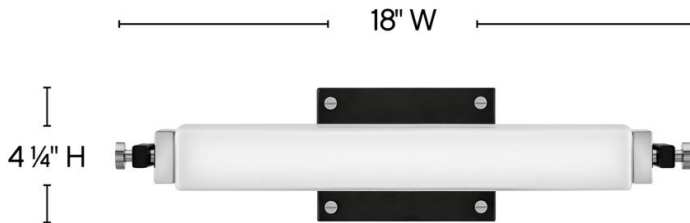

ROLLINS

51090BK-CM

MEDIUM LED SCONCE

Rollins is both industrial in form and transitional in style. Unique rectangular etched opal glass has softly rounded edges offset by contrasting details on the backplate and the square knobs anchoring either end. This integrated LED design comes in two finish combinations, Black with Chrome and Black with Heritage Brass, and can be hung both vertically and horizontally.

DETAILS	
FINISH:	Black
MATERIAL:	Steel
GLASS:	Etched Opal
DIMMABLE:	YES - CL TYPE DIMMER (SSL7A)

DIMENSIONS	
WIDTH:	18"
HEIGHT:	4.3"
WEIGHT:	1.5lb
BACK PLATE:	5.75"W X 4.25"H
EXTENSION:	4"
TOP TO OUTLET:	2.25"

LIGHT SOURCE	
LIGHT SOURCE:	Integrated LED
LED NAME:	EL2G16W7WI
WATTAGE:	16w LED *Included
VOLTAGE:	120v
COLOR TEMP:	3000
LUMENS:	1400
CRI:	95
INCANDESCENT EQUIVALENCY:	1 x 100w
DIMMABLE:	YES - CL TYPE DIMMER (SSL7A)

SHIPPING	
CARTON LENGTH:	20.8
CARTON WIDTH:	10.5
CARTON HEIGHT:	6
CARTON WEIGHT:	2

PRODUCT DETAILS:

- Mounting hardware is hidden on the back plate to ensure a clean silhouette
- Fixture can be mounted vertically
- Suitable for use in damp locations as defined by NEC and CEC. Meets United States UL Underwriters Laboratories & CSA Canadian Standards Association Product Safety Standards.
- ADA compliant
- LED components carry a 5-year limited warranty
- Merging the best of traditional and modern elements, with a sophisticated and streamlined look