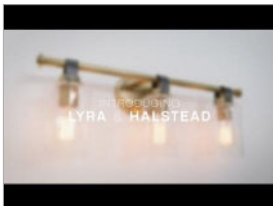

LYRA

50872BN

LARGE LED VANITY

Projecting a sense of maritime wonder, Lyra embraces modern technology without sacrificing its timeless coastal allure. An eye-catching die-cast coral bracelet centers the design and wraps etched opal glass. The transitional silhouette can be mounted horizontally or vertically with an unseen Invismount system that showcases the clean, elegant look. Offered in a variety of finishes, Lyra is sure to embellish any space.

DETAILS	
FINISH:	Brushed Nickel
MATERIAL:	Aluminum
GLASS:	Etched Opal
DIMMABLE:	YES - CL TYPE DIMMER (SSL7A)

DIMENSIONS	
WIDTH:	22.5"
HEIGHT:	4.8"
WEIGHT:	3.3lb
BACK PLATE:	4.75" Dia.
EXTENSION:	4"
TOP TO OUTLET:	2.5"

LIGHT SOURCE	
LIGHT SOURCE:	Integrated LED
LED NAME:	LEVO98-532
WATTAGE:	36w LED *Included
VOLTAGE:	120v
COLOR TEMP:	3000
LUMENS:	2900
CRI:	93
INCANDESCENT EQUIVALENCY:	4 x 60w
DIMMABLE:	YES - CL TYPE DIMMER (SSL7A)

SHIPPING	
CARTON LENGTH:	26.3
CARTON WIDTH:	7.5
CARTON HEIGHT:	11
CARTON WEIGHT:	4.9

PRODUCT DETAILS:

- Mounting hardware is hidden on the back plate to ensure a clean silhouette
- Fixture can be mounted vertically
- Suitable for use in damp locations as defined by NEC and CEC. Meets United States UL Underwriters Laboratories & CSA Canadian Standards Association Product Safety Standards.
- ADA compliant
- LED components carry a 5-year limited warranty
- Crisp, minimal design with elegant details make a fresh, modern impact

HINKLEY

HINKLEY
33000 Pin Oak Parkway
Avon Lake, OH 44012

PHONE: (440) 653-5500
Toll Free: 1 (800) 446-5539

hinkley.com