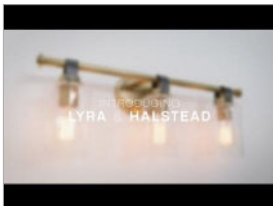

LYRA

50871BN

MEDIUM LED SCONCE

Projecting a sense of maritime wonder, Lyra embraces modern technology without sacrificing its timeless coastal allure. An eye-catching die-cast coral bracelet centers the design and wraps etched opal glass. The transitional silhouette can be mounted horizontally or vertically with an unseen Invismount system that showcases the clean, elegant look. Offered in a variety of finishes, Lyra is sure to embellish any space.

DETAILS	
FINISH:	Brushed Nickel
MATERIAL:	Aluminum
GLASS:	Etched Opal
DIMMABLE:	YES - CL TYPE DIMMER (SSL7A)

DIMENSIONS	
WIDTH:	4.8"
HEIGHT:	16"
WEIGHT:	2.8lb
BACK PLATE:	4.75" Dia.
EXTENSION:	4"
TOP TO OUTLET:	11"

LIGHT SOURCE	
LIGHT SOURCE:	Integrated LED
LED NAME:	LEVO56-304
WATTAGE:	20w LED *Included
VOLTAGE:	120v
COLOR TEMP:	3000
LUMENS:	1700
CRI:	92
INCANDESCENT EQUIVALENCY:	1 x 100w
DIMMABLE:	YES - CL TYPE DIMMER (SSL7A)

SHIPPING	
CARTON LENGTH:	19.5
CARTON WIDTH:	10.5
CARTON HEIGHT:	7.5
CARTON WEIGHT:	4

PRODUCT DETAILS:

- Mounting hardware is hidden on the back plate to ensure a clean silhouette
- Fixture can be mounted either up or down
- Fixture can be mounted vertically
- Suitable for use in damp locations as defined by NEC and CEC. Meets United States UL Underwriters Laboratories & CSA Canadian Standards Association Product Safety Standards.
- ADA compliant
- LED components carry a 5-year limited warranty
- Crisp, minimal design with elegant details make a fresh, modern impact

HINKLEY

HINKLEY
33000 Pin Oak Parkway
Avon Lake, OH 44012

PHONE: (440) 653-5500
Toll Free: 1 (800) 446-5539

hinkley.com