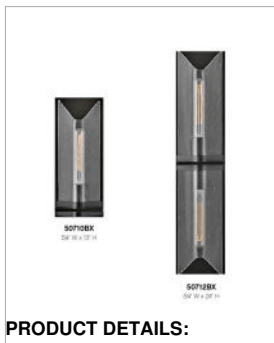

ASTORIA

50710BX

MEDIUM SINGLE LIGHT VANITY

Astoria is a sophisticated showstopper! Astoria's bias cut clear seedy glass beautifully blends with luxe finishes for a dazzling effect. It's unique silhouette makes a sleek, stylish statement in Black Oxide or Heritage Brass.

DETAILS	
FINISH:	Black Oxide
MATERIAL:	Steel
GLASS:	Clear Seedy
DIMMABLE:	No

DIMENSIONS	
WIDTH:	5.3"
HEIGHT:	13"
WEIGHT:	3.3lb
BACK PLATE:	5.25"W X 13"H
EXTENSION:	4"
TOP TO OUTLET:	6.5"

LIGHT SOURCE	
LIGHT SOURCE:	Socketed
WATTAGE:	1-8w Med. LED, 60w Equiv.
VOLTAGE:	120v

SHIPPING	
CARTON LENGTH:	16.9
CARTON WIDTH:	14.2
CARTON HEIGHT:	7.1
CARTON WEIGHT:	5

PRODUCT DETAILS:

- Mounting hardware is hidden on the back plate to ensure a clean silhouette
- This fixture must be installed with shades/glass facing up toward the ceiling
- Suitable for use in damp locations as defined by NEC and CEC. Meets United States UL Underwriters Laboratories & CSA Canadian Standards Association Product Safety Standards.
- ADA compliant
- T9 or T10 bulbs required (not included)
- Bold lines and a clean, minimalist style creates a modern look