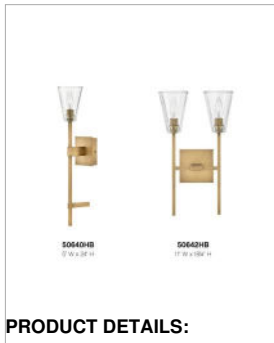

AUDEN

50642HB

MEDIUM TWO LIGHT VANITY

Sleek and feminine, Auden showcases a dramatic minimalist design with refined details. Thick clear glass shades gleam against elegant elongated stems and a sleek square backplate. Available in three finishes, Auden's streamlined silhouette adds understated yet upscale sophistication to any interior space.

DETAILS	
FINISH:	Heritage Brass
MATERIAL:	Steel
GLASS:	Clear
DIMMABLE:	No

DIMENSIONS	
WIDTH:	11"
HEIGHT:	18.3"
WEIGHT:	8lb
BACK PLATE:	5" Sq.
EXTENSION:	6"
TOP TO OUTLET:	11.25"

LIGHT SOURCE	
LIGHT SOURCE:	Socketed
WATTAGE:	2-5w Cand. LED, 60w Equiv.
VOLTAGE:	120v

SHIPPING	
CARTON LENGTH:	17.7
CARTON WIDTH:	9.8
CARTON HEIGHT:	13.8
CARTON WEIGHT:	10.6

PRODUCT DETAILS:

- Mounting hardware is hidden on the back plate to ensure a clean silhouette
- Suitable for use in dry (indoor) locations as defined by NEC and CEC. Meets United States UL Underwriters Laboratories & CSA Canadian Standards Association Product Safety Standards.
- Striking and glamorous silhouette with luxe details and a rich finish makes a dramatic statement