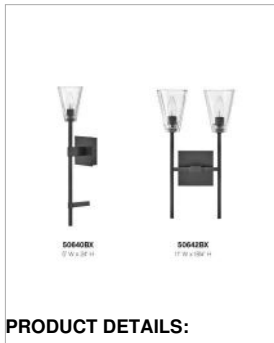

AUDEN

50642BX

MEDIUM TWO LIGHT VANITY

Sleek and feminine, Auden showcases a dramatic minimalist design with refined details. Thick clear glass shades gleam against elegant elongated stems and a sleek square backplate. Available in three finishes, Auden's streamlined silhouette adds understated yet upscale sophistication to any interior space.

DETAILS	
FINISH:	Black Oxide
MATERIAL:	Steel
GLASS:	Clear
DIMMABLE:	No

DIMENSIONS	
WIDTH:	11"
HEIGHT:	18.3"
WEIGHT:	8lb
BACK PLATE:	5" Sq.
EXTENSION:	6"
TOP TO OUTLET:	11.25"

LIGHT SOURCE	
LIGHT SOURCE:	Socketed
WATTAGE:	2-5w Cand. LED, 60w Equiv.
VOLTAGE:	120v

SHIPPING	
CARTON LENGTH:	17.7
CARTON WIDTH:	9.8
CARTON HEIGHT:	13.8
CARTON WEIGHT:	10.6

PRODUCT DETAILS:

- Mounting hardware is hidden on the back plate to ensure a clean silhouette
- Suitable for use in dry (indoor) locations as defined by NEC and CEC. Meets United States UL Underwriters Laboratories & CSA Canadian Standards Association Product Safety Standards.
- Striking and glamorous silhouette with luxe details and a rich finish makes a dramatic statement