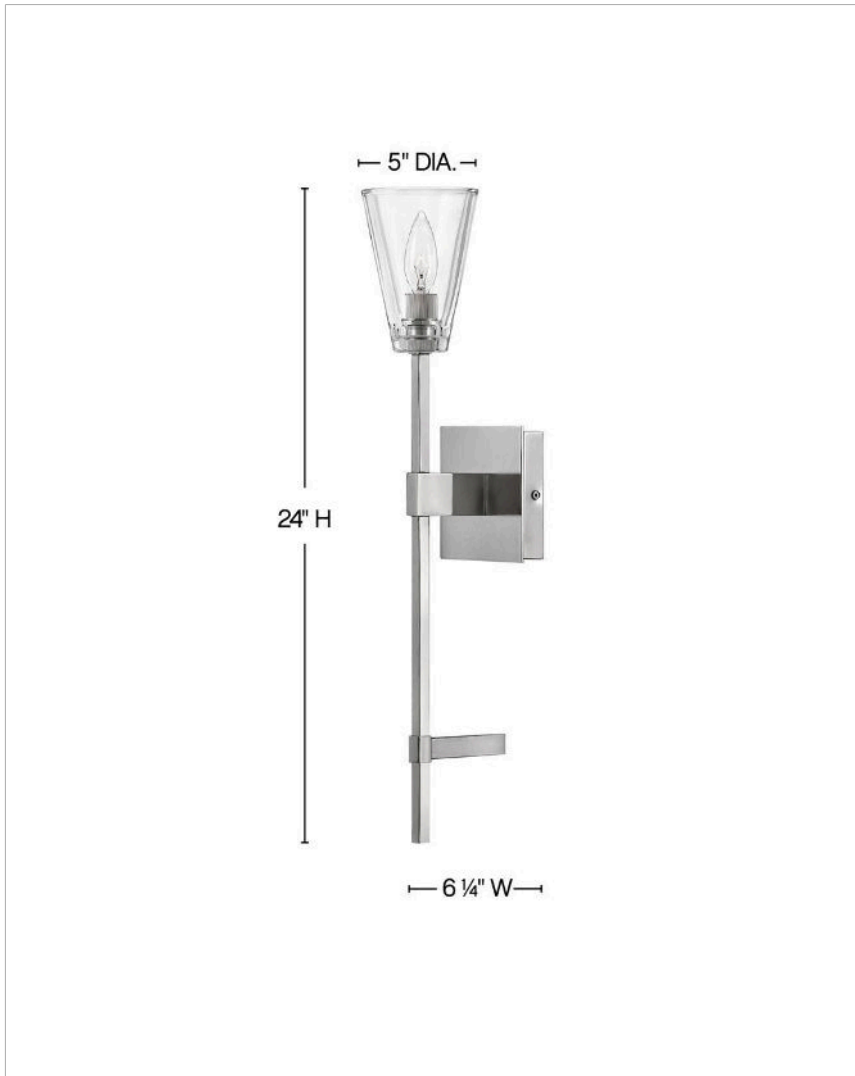

## 50640PN

### LARGE SINGLE LIGHT VANITY

Sleek and feminine, Auden showcases a dramatic minimalist design with refined details. Thick clear glass shades gleam against elegant elongated stems and a sleek square backplate. Available in three finishes, Auden's streamlined silhouette adds understated yet upscale sophistication to any interior space.

DETAILS	
FINISH:	Polished Nickel
MATERIAL:	Steel
GLASS:	Clear
DIMMABLE:	No

DIMENSIONS	
WIDTH:	5"
HEIGHT:	24"
WEIGHT:	5.4lb
BACK PLATE:	5" Sq.
EXTENSION:	6.3"
TOP TO OUTLET:	11.25"

LIGHT SOURCE	
LIGHT SOURCE:	Socketed
WATTAGE:	1-5w Cand. LED, 60w Equiv.
VOLTAGE:	120v

#### PRODUCT DETAILS:

- Mounting hardware is hidden on the back plate to ensure a clean silhouette
- Suitable for use in dry (indoor) locations as defined by NEC and CEC. Meets United States UL Underwriters Laboratories & CSA Canadian Standards Association Product Safety Standards.
- Striking and glamorous silhouette with luxe details and a rich finish makes a dramatic statement