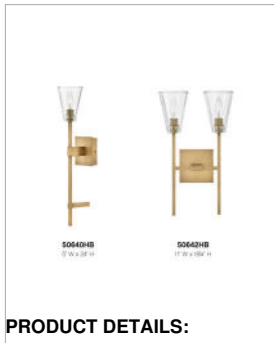

AUDEN

50640HB

LARGE SINGLE LIGHT VANITY

Sleek and feminine, Auden showcases a dramatic minimalist design with refined details. Thick clear glass shades gleam against elegant elongated stems and a sleek square backplate. Available in three finishes, Auden's streamlined silhouette adds understated yet upscale sophistication to any interior space.

DETAILS	
FINISH:	Heritage Brass
MATERIAL:	Steel
GLASS:	Clear
DIMMABLE:	No

DIMENSIONS	
WIDTH:	5"
HEIGHT:	24"
WEIGHT:	5.4lb
BACK PLATE:	5" Sq.
EXTENSION:	6.3"
TOP TO OUTLET:	11.25"

LIGHT SOURCE	
LIGHT SOURCE:	Socketed
WATTAGE:	1-5w Cand. LED, 60w Equiv.
VOLTAGE:	120v

SHIPPING	
CARTON LENGTH:	23.6
CARTON WIDTH:	8.7
CARTON HEIGHT:	12
CARTON WEIGHT:	7.7

PRODUCT DETAILS:

- Mounting hardware is hidden on the back plate to ensure a clean silhouette
- Suitable for use in dry (indoor) locations as defined by NEC and CEC. Meets United States UL Underwriters Laboratories & CSA Canadian Standards Association Product Safety Standards.
- Striking and glamorous silhouette with luxe details and a rich finish makes a dramatic statement