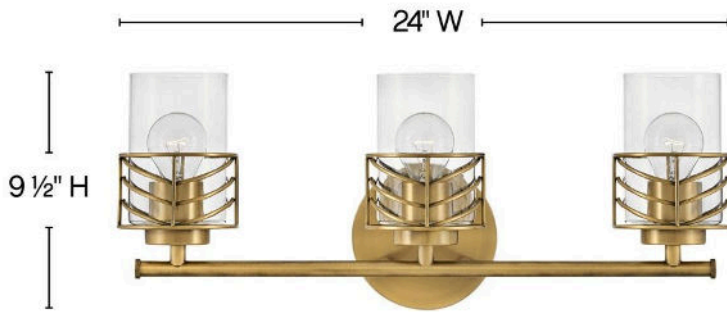

DELLA

50263LCB

MEDIUM THREE LIGHT VANITY

Della's unique chevron design casts beautiful shadows through clear glass. Transitional in style, Della is at home within a wide variety of décors - from bohemian to vintage mid-century to updated traditional. Available in a classic Black or a Lacquered Brass finish, this artistic family exudes stylish flair.

DETAILS	
FINISH:	Lacquered Brass
MATERIAL:	Steel
GLASS:	Clear
DIMMABLE:	No

DIMENSIONS	
WIDTH:	24"
HEIGHT:	9.5"
WEIGHT:	6.5lb
BACK PLATE:	6.5" Dia.
EXTENSION:	6.5"
TOP TO OUTLET:	6.5"

LIGHT SOURCE	
LIGHT SOURCE:	Socketed
WATTAGE:	3-12w Med. LED, 100w Equiv.
VOLTAGE:	120v

SHIPPING	
CARTON LENGTH:	26.4
CARTON WIDTH:	8.3
CARTON HEIGHT:	11.6
CARTON WEIGHT:	8.5

PRODUCT DETAILS:

- Mounting hardware is hidden on the back plate to ensure a clean silhouette
- Fixture can be mounted either up or down
- Suitable for use in damp locations as defined by NEC and CEC. Meets United States UL Underwriters Laboratories & CSA Canadian Standards Association Product Safety Standards.
- Ideal for vintage filament bulbs (not included)
- Merging the best of traditional and modern elements, with a sophisticated and streamlined look