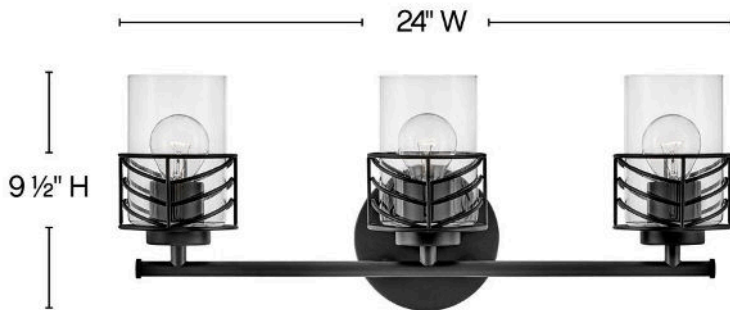

DELLA

50263BK

MEDIUM THREE LIGHT VANITY

Della's unique chevron design casts beautiful shadows through clear glass. Transitional in style, Della is at home within a wide variety of décors - from bohemian to vintage mid-century to updated traditional. Available in a classic Black or a Lacquered Brass finish, this artistic family exudes stylish flair.

DETAILS	
FINISH:	Black
MATERIAL:	Steel
GLASS:	Clear
DIMMABLE:	No

DIMENSIONS	
WIDTH:	24"
HEIGHT:	9.5"
WEIGHT:	6.5lb
BACK PLATE:	6.5" Dia.
EXTENSION:	6.5"
TOP TO OUTLET:	6.5"

LIGHT SOURCE	
LIGHT SOURCE:	Socketed
WATTAGE:	3-12w Med. LED, 100w Equiv.
VOLTAGE:	120v

SHIPPING	
CARTON LENGTH:	26.4
CARTON WIDTH:	8.3
CARTON HEIGHT:	11.6
CARTON WEIGHT:	8.5

PRODUCT DETAILS:

- Mounting hardware is hidden on the back plate to ensure a clean silhouette
- Fixture can be mounted either up or down
- Suitable for use in damp locations as defined by NEC and CEC. Meets United States UL Underwriters Laboratories & CSA Canadian Standards Association Product Safety Standards.
- Ideal for vintage filament bulbs (not included)
- Merging the best of traditional and modern elements, with a sophisticated and streamlined look