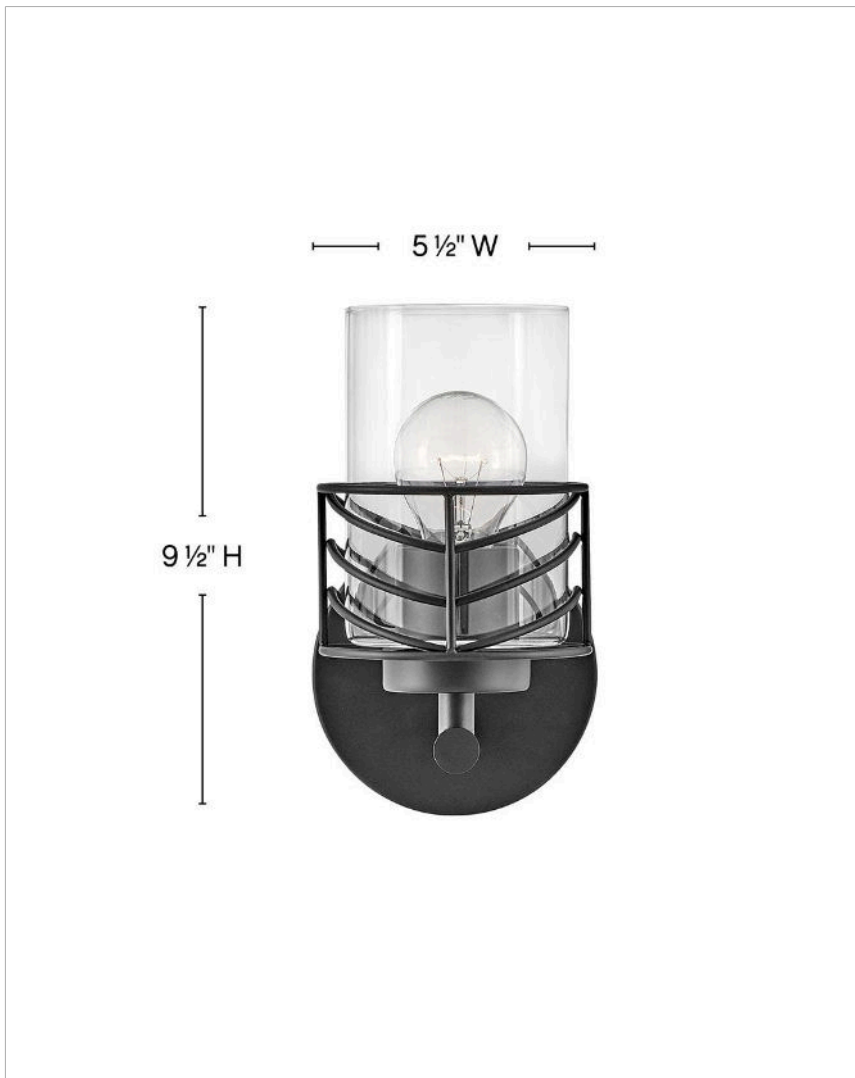

## 50260BK

### SMALL SINGLE LIGHT VANITY

Della's unique chevron design casts beautiful shadows through clear glass. Transitional in style, Della is at home within a wide variety of décors - from bohemian to vintage mid-century to updated traditional. Available in a classic Black or a Lacquered Brass finish, this artistic family exudes stylish flair.

DETAILS	
FINISH:	Black
MATERIAL:	Steel
GLASS:	Clear
DIMMABLE:	No

DIMENSIONS	
WIDTH:	5.5"
HEIGHT:	9.5"
WEIGHT:	2.5lb
BACK PLATE:	5.25" Dia.
EXTENSION:	6.5"
TOP TO OUTLET:	6.5"

LIGHT SOURCE	
LIGHT SOURCE:	Socketed
WATTAGE:	1-12w Med. LED, 100w Equiv.
VOLTAGE:	120v

#### PRODUCT DETAILS:

- Mounting hardware is hidden on the back plate to ensure a clean silhouette
- Fixture can be mounted either up or down
- Suitable for use in damp locations as defined by NEC and CEC. Meets United States UL Underwriters Laboratories & CSA Canadian Standards Association Product Safety Standards.
- Ideal for vintage filament bulbs (not included)
- Merging the best of traditional and modern elements, with a sophisticated and streamlined look