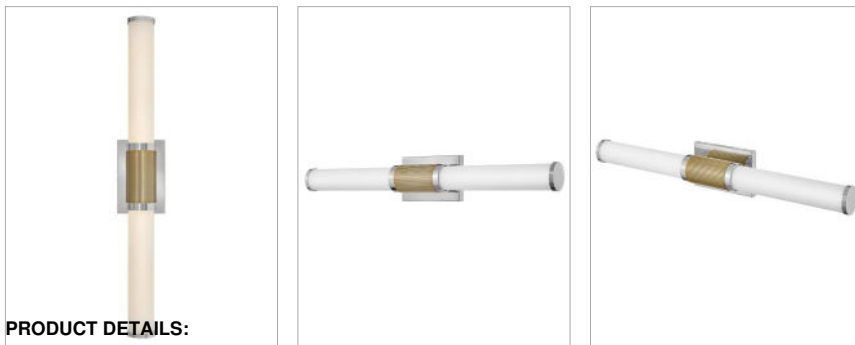

ZEVI

50063PN

LARGE LED VANITY

A timeless and tailored design with versatile, two-toned finish options ensures Zevi will shine among various décors. Both industrial in form and transitional in style, Zevi features a striking, signature ribbed cuff that centers an etched opal glass baton. This integrated LED sconce can be mounted vertically and horizontally and comes in three finish combinations.

DETAILS	
FINISH:	Polished Nickel
MATERIAL:	Steel
GLASS:	Etched Opal
DIMMABLE:	YES - CL TYPE DIMMER (SSL7A)

DIMENSIONS	
WIDTH:	29"
HEIGHT:	4.5"
WEIGHT:	3.8lb
BACK PLATE:	7"W X 4.5"H
EXTENSION:	3.8"
TOP TO OUTLET:	2.25"

LIGHT SOURCE	
LIGHT SOURCE:	Integrated LED
LED NAME:	D50060
WATTAGE:	40w LED *Included
VOLTAGE:	120v
COLOR TEMP:	3000
CRI:	90
INCANDESCENT EQUIVALENCY:	2 x 75w
DIMMABLE:	YES - CL TYPE DIMMER (SSL7A)

SHIPPING	
CARTON LENGTH:	34.5
CARTON WIDTH:	7.5
CARTON HEIGHT:	12
CARTON WEIGHT:	6

PRODUCT DETAILS:

- Fixture can be mounted vertically
- Suitable for use in damp locations as defined by NEC and CEC. Meets United States UL Underwriters Laboratories & CSA Canadian Standards Association Product Safety Standards.
- ADA compliant
- LED components carry a 5-year limited warranty
- Merging the best of traditional and modern elements, with a sophisticated and streamlined look