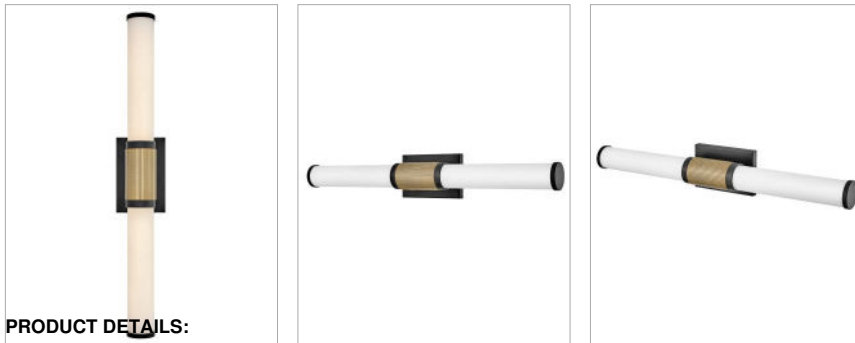

ZEVI

50063BK-LCB

LARGE LED VANITY

A timeless and tailored design with versatile, two-toned finish options ensures Zevi will shine among various décors. Both industrial in form and transitional in style, Zevi features a striking, signature ribbed cuff that centers an etched opal glass baton. This integrated LED sconce can be mounted vertically and horizontally and comes in three finish combinations.

DETAILS	
FINISH:	Black
MATERIAL:	Steel
GLASS:	Etched Opal
DIMMABLE:	YES - CL TYPE DIMMER (SSL7A)

DIMENSIONS	
WIDTH:	29"
HEIGHT:	4.5"
WEIGHT:	3.8lb
BACK PLATE:	7"W X 4.5"H
EXTENSION:	3.8"
TOP TO OUTLET:	2.25"

LIGHT SOURCE	
LIGHT SOURCE:	Integrated LED
LED NAME:	D50060
WATTAGE:	40w LED *Included
VOLTAGE:	120v
COLOR TEMP:	3000
CRI:	90
INCANDESCENT EQUIVALENCY:	2 x 75w
DIMMABLE:	YES - CL TYPE DIMMER (SSL7A)

SHIPPING	
CARTON LENGTH:	34.5
CARTON WIDTH:	7.5
CARTON HEIGHT:	12
CARTON WEIGHT:	6