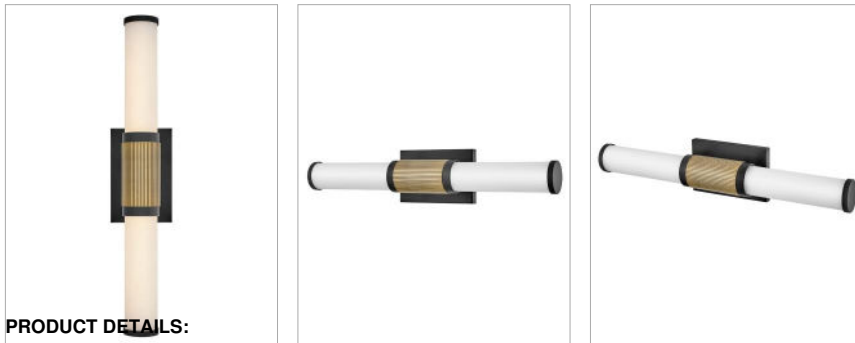

ZEVI

50062BK-LCB

LARGE LED VANITY

A timeless and tailored design with versatile, two-toned finish options ensures Zevi will shine among various décors. Both industrial in form and transitional in style, Zevi features a striking, signature ribbed cuff that centers an etched opal glass baton. This integrated LED sconce can be mounted vertically and horizontally and comes in three finish combinations.

DETAILS	
FINISH:	Black
MATERIAL:	Steel
GLASS:	Etched Opal
DIMMABLE:	YES - CL TYPE DIMMER (SSL7A)

DIMENSIONS	
WIDTH:	22.8"
HEIGHT:	4.5"
WEIGHT:	3.3lb
BACK PLATE:	7"W X 4.5"H
EXTENSION:	3.8"
TOP TO OUTLET:	2.25"

LIGHT SOURCE	
LIGHT SOURCE:	Integrated LED
LED NAME:	D50060
WATTAGE:	33w LED *Included
VOLTAGE:	120v
COLOR TEMP:	3000
CRI:	90
INCANDESCENT EQUIVALENCY:	2 x 75w
DIMMABLE:	YES - CL TYPE DIMMER (SSL7A)

SHIPPING	
CARTON LENGTH:	27.3
CARTON WIDTH:	7.5
CARTON HEIGHT:	11.5
CARTON WEIGHT:	5

PRODUCT DETAILS:

- Fixture can be mounted vertically
- Suitable for use in damp locations as defined by NEC and CEC. Meets United States UL Underwriters Laboratories & CSA Canadian Standards Association Product Safety Standards.
- ADA compliant
- LED components carry a 5-year limited warranty
- Merging the best of traditional and modern elements, with a sophisticated and streamlined look