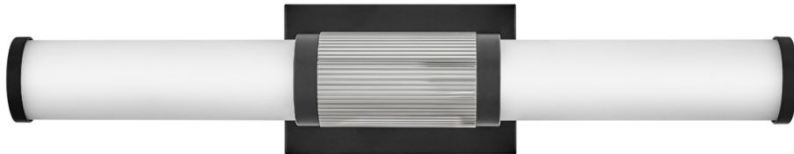

ZEVI

50062BK-CM

LARGE LED VANITY

A timeless and tailored design with versatile, two-toned finish options ensures Zevi will shine among various décors. Both industrial in form and transitional in style, Zevi features a striking, signature ribbed cuff that centers an etched opal glass baton. This integrated LED sconce can be mounted vertically and horizontally and comes in three finish combinations.

DETAILS	
FINISH:	Black
MATERIAL:	Steel
GLASS:	Etched Opal
DIMMABLE:	YES - CL TYPE DIMMER (SSL7A)

DIMENSIONS	
WIDTH:	22.8"
HEIGHT:	4.5"
WEIGHT:	3.3lb
BACK PLATE:	7"W X 4.5"H
EXTENSION:	3.8"
TOP TO OUTLET:	2.25"

LIGHT SOURCE	
LIGHT SOURCE:	Integrated LED
LED NAME:	D50060
WATTAGE:	33w LED *Included
VOLTAGE:	120v
COLOR TEMP:	3000
CRI:	90
INCANDESCENT EQUIVALENCY:	2 x 75w
DIMMABLE:	YES - CL TYPE DIMMER (SSL7A)

SHIPPING	
CARTON LENGTH:	27.3
CARTON WIDTH:	7.5
CARTON HEIGHT:	11.5
CARTON WEIGHT:	5