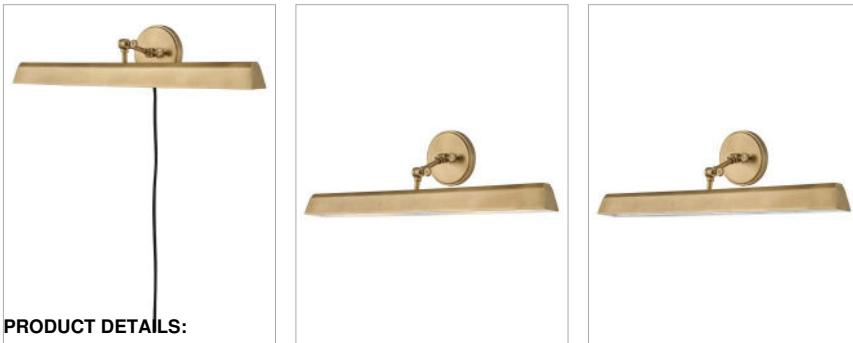

ARTI

47095HB

LARGE ADJUSTABLE ACCENT LIGHT

The perfect fixture for any space, Arti embodies simple elegance with its functional, streamlined design. Offering a robust lineup of fixture silhouettes, every aspect of the Arti family is adorned with practical features for a seamless integration into any room.

DETAILS	
FINISH:	Heritage Brass
MATERIAL:	Steel
DIMMABLE:	No

DIMENSIONS	
WIDTH:	30"
HEIGHT:	7.3"
WEIGHT:	5.5lb
BACK PLATE:	6" Dia.
EXTENSION:	7.3"
TOP TO OUTLET:	3"

LIGHT SOURCE	
LIGHT SOURCE:	Socketed
WATTAGE:	2-10w Med. LED, 60w Equiv.
VOLTAGE:	120v

SHIPPING	
CARTON LENGTH:	33.1
CARTON WIDTH:	10
CARTON HEIGHT:	9.1
CARTON WEIGHT:	7.2

PRODUCT DETAILS:

- Suitable for use in dry (indoor) locations as defined by NEC and CEC. Meets United States UL Underwriters Laboratories & CSA Canadian Standards Association Product Safety Standards.
- Can be hard wired or mounted with included plug-in cord
- Fully adjustable up or down
- Merging the best of traditional and modern elements, with a sophisticated and streamlined silhouette perfect for any space
- Optional cord cover available, 6938HB
- All dimensions listed are as shown