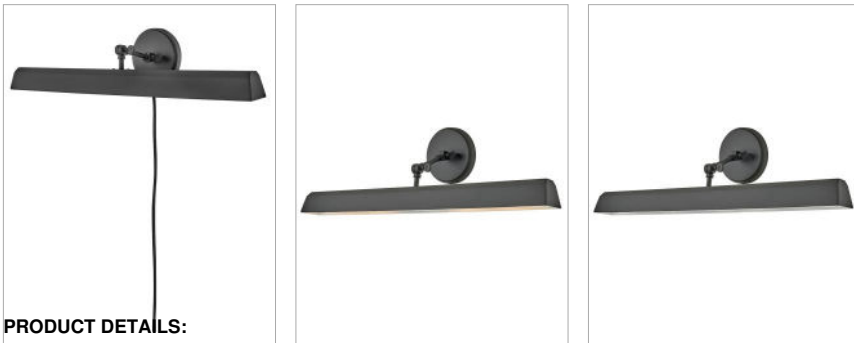

ARTI

47095BK

LARGE ADJUSTABLE ACCENT LIGHT

The perfect fixture for any space, Arti embodies simple elegance with its functional, streamlined design. Offering a robust lineup of fixture silhouettes, every aspect of the Arti family is adorned with practical features for a seamless integration into any room.

DETAILS	
FINISH:	Black
MATERIAL:	Steel
DIMMABLE:	No

DIMENSIONS	
WIDTH:	30"
HEIGHT:	7.3"
WEIGHT:	5.5lb
BACK PLATE:	6" Dia.
EXTENSION:	7.3"
TOP TO OUTLET:	3"

LIGHT SOURCE	
LIGHT SOURCE:	Socketed
WATTAGE:	2-10w Med. LED, 60 Equiv.
VOLTAGE:	120v

SHIPPING	
CARTON LENGTH:	33.1
CARTON WIDTH:	10
CARTON HEIGHT:	9.1
CARTON WEIGHT:	7.2

PRODUCT DETAILS:

- Suitable for use in dry (indoor) locations as defined by NEC and CEC. Meets United States UL Underwriters Laboratories & CSA Canadian Standards Association Product Safety Standards.
- Can be hard wired or mounted with included plug-in cord
- Fully adjustable up or down
- Optional cord cover available, 6938BK
- Merging the best of traditional and modern elements, with a sophisticated and streamlined silhouette perfect for any space
- All dimensions listed are as shown