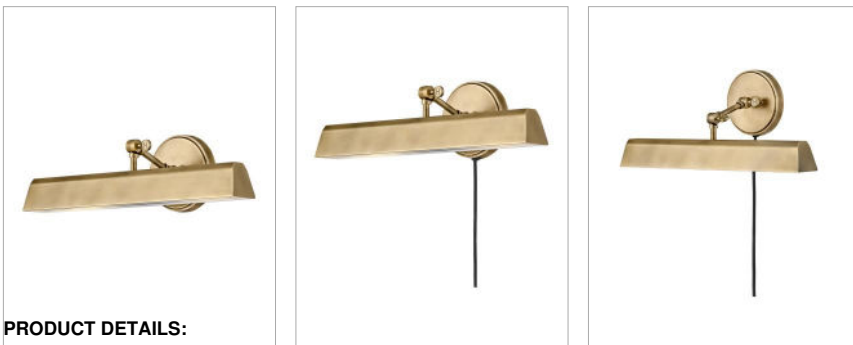

ARTI

47094HB

MEDIUM ADJUSTABLE ACCENT LIGHT

The perfect fixture for any space, Arti embodies simple elegance with its functional, streamlined design. Offering a robust lineup of fixture silhouettes, every aspect of the Arti family is adorned with practical features for a seamless integration into any room.

DETAILS	
FINISH:	Heritage Brass
MATERIAL:	Steel
DIMMABLE:	No

DIMENSIONS	
WIDTH:	20"
HEIGHT:	6"
WEIGHT:	4.4lb
BACK PLATE:	6" Dia.
EXTENSION:	7.3"
TOP TO OUTLET:	3"

LIGHT SOURCE	
LIGHT SOURCE:	Socketed
WATTAGE:	2-8w Med. LED, 60w Equiv.
VOLTAGE:	120v

SHIPPING	
CARTON LENGTH:	22.4
CARTON WIDTH:	10
CARTON HEIGHT:	8.5
CARTON WEIGHT:	6.2

PRODUCT DETAILS:

- Suitable for use in dry (indoor) locations as defined by NEC and CEC. Meets United States UL Underwriters Laboratories & CSA Canadian Standards Association Product Safety Standards.
- Can be hard wired or mounted with included plug-in cord
- Fully adjustable up or down
- Optional cord cover available, 6938HB
- Merging the best of traditional and modern elements, with a sophisticated and streamlined silhouette perfect for any space
- All dimensions listed are as shown