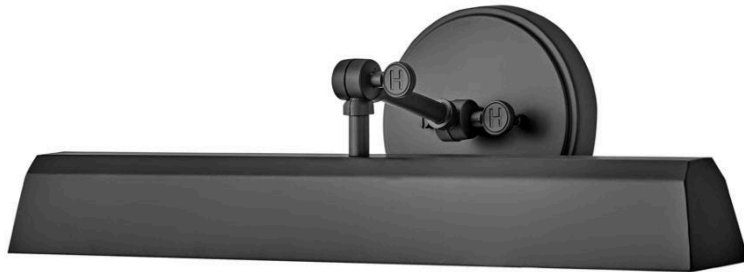

ARTI

47094BK

MEDIUM ADJUSTABLE ACCENT LIGHT

The perfect fixture for any space, Arti embodies simple elegance with its functional, streamlined design. Offering a robust lineup of fixture silhouettes, every aspect of the Arti family is adorned with practical features for a seamless integration into any room.

DETAILS	
FINISH:	Black
MATERIAL:	Steel
DIMMABLE:	No

DIMENSIONS	
WIDTH:	20"
HEIGHT:	6"
WEIGHT:	4.4lb
BACK PLATE:	6" Dia.
EXTENSION:	7.3"
TOP TO OUTLET:	3"

LIGHT SOURCE	
LIGHT SOURCE:	Socketed
WATTAGE:	2-8w Med. LED, 60w Equiv.
VOLTAGE:	120v

SHIPPING	
CARTON LENGTH:	22.4
CARTON WIDTH:	10
CARTON HEIGHT:	8.5
CARTON WEIGHT:	6.2

PRODUCT DETAILS:

- Suitable for use in dry (indoor) locations as defined by NEC and CEC. Meets United States UL Underwriters Laboratories & CSA Canadian Standards Association Product Safety Standards.
- Can be hard wired or mounted with included plug-in cord
- Fully adjustable up or down
- Optional cord cover available, 6938BK
- Merging the best of traditional and modern elements, with a sophisticated and streamlined silhouette perfect for any space
- All dimensions listed are as shown

HINKLEY

HINKLEY
33000 Pin Oak Parkway
Avon Lake, OH 44012

PHONE: (440) 653-5500
Toll Free: 1 (800) 446-5539

hinkley.com