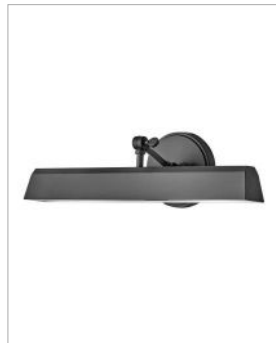

ARTI

47094BK

MEDIUM ADJUSTABLE ACCENT LIGHT

The perfect fixture for any space, Arti embodies simple elegance with its functional, streamlined design. Offering a robust lineup of fixture silhouettes, every aspect of the Arti family is adorned with practical features for a seamless integration into any room.

DETAILS	
FINISH:	Black
MATERIAL:	Steel
DIMMABLE:	No

DIMENSIONS	
WIDTH:	20"
HEIGHT:	6"
WEIGHT:	4.4lb
BACK PLATE:	6" Dia.
EXTENSION:	7.3"
TOP TO OUTLET:	3"

LIGHT SOURCE	
LIGHT SOURCE:	Socketed
WATTAGE:	2-8w Med. LED, 60w Equiv.
VOLTAGE:	120v

SHIPPING	
CARTON LENGTH:	22.4
CARTON WIDTH:	10
CARTON HEIGHT:	8.5
CARTON WEIGHT:	6.2

PRODUCT DETAILS:

- Suitable for use in dry (indoor) locations as defined by NEC and CEC. Meets United States UL Underwriters Laboratories & CSA Canadian Standards Association Product Safety Standards.
- Can be hard wired or mounted with included plug-in cord
- Fully adjustable up or down
- Optional cord cover available, 6938BK
- Merging the best of traditional and modern elements, with a sophisticated and streamlined silhouette perfect for any space
- All dimensions listed are as shown

HINKLEY

HINKLEY
33000 Pin Oak Parkway
Avon Lake, OH 44012

PHONE: (440) 653-5500
Toll Free: 1 (800) 446-5539

hinkley.com