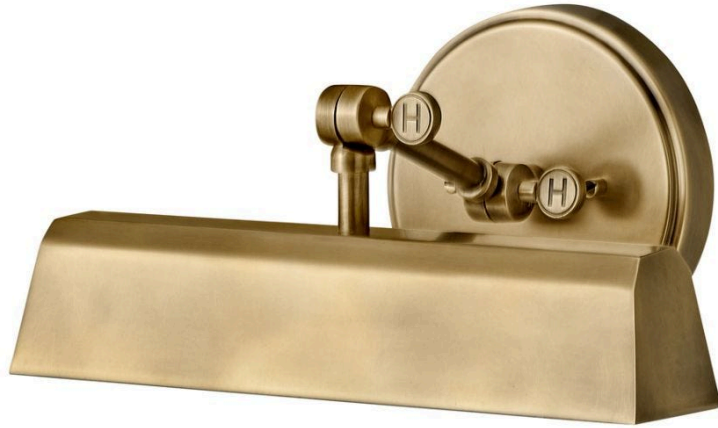

ARTI

47093HB

SMALL ADJUSTABLE ACCENT LIGHT

The perfect fixture for any space, Arti embodies simple elegance with its functional, streamlined design. Offering a robust lineup of fixture silhouettes, every aspect of the Arti family is adorned with practical features for a seamless integration into any room.

DETAILS	
FINISH:	Heritage Brass
MATERIAL:	Steel
DIMMABLE:	No

DIMENSIONS	
WIDTH:	12"
HEIGHT:	6"
WEIGHT:	3.6lb
BACK PLATE:	6" Dia.
EXTENSION:	7.3"
TOP TO OUTLET:	3"

LIGHT SOURCE	
LIGHT SOURCE:	Socketed
WATTAGE:	1-10w Med. LED, 60w Equiv.
VOLTAGE:	120v

SHIPPING	
CARTON LENGTH:	14.5
CARTON WIDTH:	9.8
CARTON HEIGHT:	8.5
CARTON WEIGHT:	5.1

PRODUCT DETAILS:

- Suitable for use in dry (indoor) locations as defined by NEC and CEC. Meets United States UL Underwriters Laboratories & CSA Canadian Standards Association Product Safety Standards.
- Can be hard wired or mounted with included plug-in cord
- Fully adjustable up or down
- Optional cord cover available, 6938HB
- Merging the best of traditional and modern elements, with a sophisticated and streamlined silhouette perfect for any space
- All dimensions listed are as shown