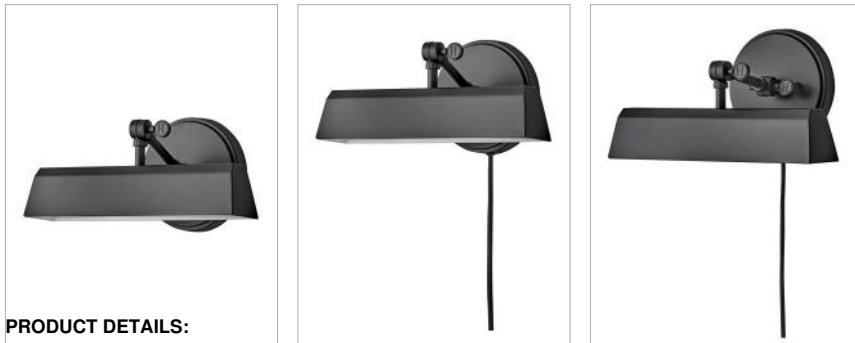

ARTI

47093BK

SMALL ADJUSTABLE ACCENT LIGHT

The perfect fixture for any space, Arti embodies simple elegance with its functional, streamlined design. Offering a robust lineup of fixture silhouettes, every aspect of the Arti family is adorned with practical features for a seamless integration into any room.

DETAILS	
FINISH:	Black
MATERIAL:	Steel
DIMMABLE:	No

DIMENSIONS	
WIDTH:	12"
HEIGHT:	6"
WEIGHT:	3.6lb
BACK PLATE:	6" Dia.
EXTENSION:	7.3"
TOP TO OUTLET:	3"

LIGHT SOURCE	
LIGHT SOURCE:	Socketed
WATTAGE:	1-10w Med. LED, 60w Equiv.
VOLTAGE:	120v

SHIPPING	
CARTON LENGTH:	14.5
CARTON WIDTH:	9.8
CARTON HEIGHT:	8.5
CARTON WEIGHT:	5.1

PRODUCT DETAILS:

- Suitable for use in dry (indoor) locations as defined by NEC and CEC. Meets United States UL Underwriters Laboratories & CSA Canadian Standards Association Product Safety Standards.
- Can be hard wired or mounted with included plug-in cord
- Fully adjustable up or down
- Merging the best of traditional and modern elements, with a sophisticated and streamlined silhouette perfect for any space
- Optional cord cover available, 6938BK
- All dimensions listed are as shown