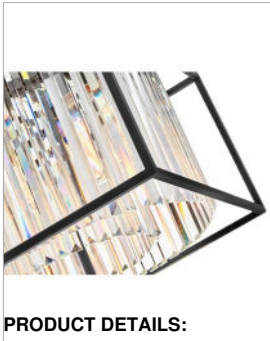

GIADA

4558BK

DOUBLE EXTRA LARGE MULTI TIER

Giada is a contemporary chandelier collection with stunning crystal prisms set within a frame of Black to create a seamless, sparkling, jewelry-like effect.

DETAILS	
FINISH:	Black
MATERIAL:	Steel
DIMMABLE:	No

DIMENSIONS	
WIDTH:	20"
HEIGHT:	50.3"
WEIGHT:	88.8lb

LIGHT SOURCE	
LIGHT SOURCE:	Socketed
WATTAGE:	18-14w Med. LED, 60w Equiv.
VOLTAGE:	120v

MOUNTING	
CANOPY:	6.5" Dia.
LEAD WIRE:	1 X 120"
MAX HEIGHT:	93.3

SHIPPING	
CARTON LENGTH:	66.5
CARTON WIDTH:	24.5
CARTON HEIGHT:	19
CARTON WEIGHT:	116

PRODUCT DETAILS:

- This fixture includes multiple down stems in various lengths to customize the installation height of the fixture, including one 6" stem and two 12" stems
- Fixture weighs over 50lbs. Must be supported independently of the outlet box unless the outlet box is UL listed for the appropriate weight.
- Suitable for use in dry (indoor) locations as defined by NEC and CEC. Meets United States UL Underwriters Laboratories & CSA Canadian Standards Association Product Safety Standards.
- Striking and glamorous silhouette with luxe details and a rich finish makes a dramatic statement