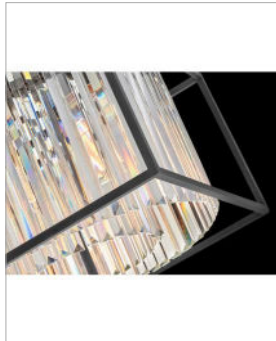

GIADA

4558BK

DOUBLE EXTRA LARGE MULTI TIER

Giada is a contemporary chandelier collection with stunning crystal prisms set within a frame of Black to create a seamless, sparkling, jewelry-like effect.

DETAILS	
FINISH:	Black
MATERIAL:	Steel
DIMMABLE:	No

DIMENSIONS	
WIDTH:	20"
HEIGHT:	50.3"
WEIGHT:	88.8lb

LIGHT SOURCE	
LIGHT SOURCE:	Socketed
WATTAGE:	18-14w Med. LED, 60w Equiv.
VOLTAGE:	120v

MOUNTING	
CANOPY:	6.5" Dia.
LEAD WIRE:	1 X 120"
MAX HEIGHT:	93.3

SHIPPING	
CARTON LENGTH:	66.5
CARTON WIDTH:	24.5
CARTON HEIGHT:	19
CARTON WEIGHT:	116

PRODUCT DETAILS:

- This fixture includes multiple down stems in various lengths to customize the installation height of the fixture, including one 6" stem and two 12" stems
- Fixture weighs over 50lbs. Must be supported independently of the outlet box unless the outlet box is UL listed for the appropriate weight.
- Suitable for use in dry (indoor) locations as defined by NEC and CEC. Meets United States UL Underwriters Laboratories & CSA Canadian Standards Association Product Safety Standards.
- Striking and glamorous silhouette with luxe details and a rich finish makes a dramatic statement