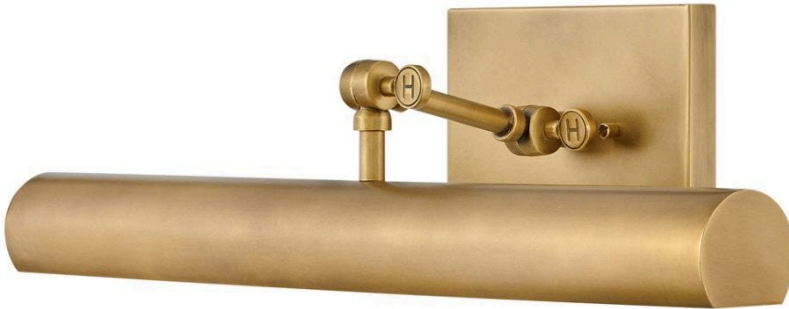

STOKES

43012HB

MEDIUM ADJUSTABLE ACCENT LIGHT

Stokes embraces traditional elegance at its finest. A delicate geometric backplate serves as the backdrop for a rounded shade in a striking Black or Heritage Brass finish. Slim and streamlined, Stokes makes a dramatic impact while highlighting favorite elements within a space with artful illumination and comes with a removable cord and switch.

DETAILS	
FINISH:	Heritage Brass
MATERIAL:	Steel
DIMMABLE:	No

DIMENSIONS	
WIDTH:	20"
HEIGHT:	5.5"
WEIGHT:	4lb
BACK PLATE:	7"W X 5"H
TOP TO OUTLET:	2.5"

LIGHT SOURCE	
LIGHT SOURCE:	Socketed
WATTAGE:	2-10w Med. LED, 60w Equiv.
VOLTAGE:	120v

SHIPPING	
CARTON LENGTH:	23
CARTON WIDTH:	13
CARTON HEIGHT:	5.5
CARTON WEIGHT:	5.1

PRODUCT DETAILS:

- Suitable for use in dry (indoor) locations as defined by NEC and CEC. Meets United States UL Underwriters Laboratories & CSA Canadian Standards Association Product Safety Standards.
- Features On/Off switch
- Fully adjustable up or down
- Classic, elegant lines and timeless details enhance a traditional space
- Optional cord cover available, 6938HB
- All dimensions listed are as shown