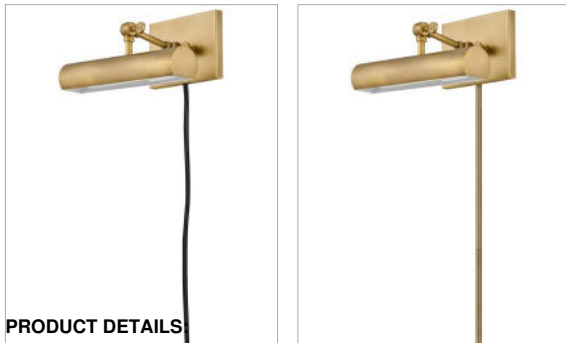

### SMALL ADJUSTABLE ACCENT LIGHT

Stokes embraces traditional elegance at its finest. A delicate geometric backplate serves as the backdrop for a rounded shade in a striking Black or Heritage Brass finish. Slim and streamlined, Stokes makes a dramatic impact while highlighting favorite elements within a space with artful illumination and comes with a removable cord and switch.

DETAILS	
FINISH:	Heritage Brass
MATERIAL:	Steel
DIMMABLE:	No

DIMENSIONS	
WIDTH:	12"
HEIGHT:	5.5"
WEIGHT:	3.3lb
BACK PLATE:	7"W X 5"H
TOP TO OUTLET:	2.5"

LIGHT SOURCE	
LIGHT SOURCE:	Socketed
WATTAGE:	1-10w Med. LED, 60w Equiv.
VOLTAGE:	120v

SHIPPING	
CARTON LENGTH:	15
CARTON WIDTH:	12.8
CARTON HEIGHT:	5.5
CARTON WEIGHT:	4.1

PRODUCT DETAILS

- Suitable for use in dry (indoor) locations as defined by NEC and CEC. Meets United States UL Underwriters Laboratories & CSA Canadian Standards Association Product Safety Standards.
- Features On/Off switch
- Fully adjustable up or down
- Classic, elegant lines and timeless details enhance a traditional space
- Optional cord cover available, 6938HB
- All dimensions listed are as shown