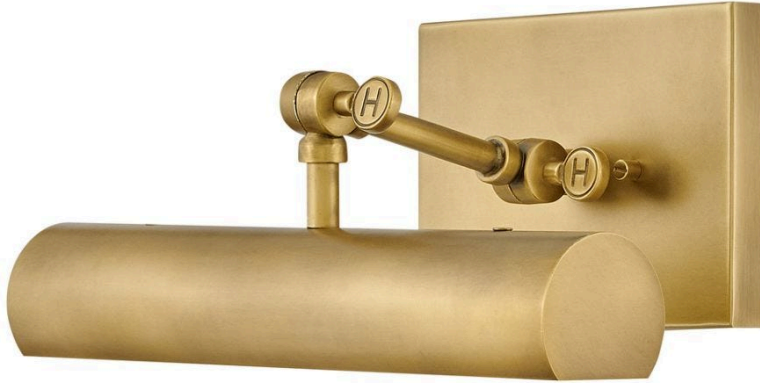

## 43010HB

### SMALL ADJUSTABLE ACCENT LIGHT

Stokes embraces traditional elegance at its finest. A delicate geometric backplate serves as the backdrop for a rounded shade in a striking Black or Heritage Brass finish. Slim and streamlined, Stokes makes a dramatic impact while highlighting favorite elements within a space with artful illumination and comes with a removable cord and switch.

DETAILS	
FINISH:	Heritage Brass
MATERIAL:	Steel
DIMMABLE:	No

DIMENSIONS	
WIDTH:	12"
HEIGHT:	5.5"
WEIGHT:	3.3lb
BACK PLATE:	7"W X 5"H
TOP TO OUTLET:	2.5"

LIGHT SOURCE	
LIGHT SOURCE:	Socketed
WATTAGE:	1-10w Med. LED, 60w Equiv.
VOLTAGE:	120v

SHIPPING	
CARTON LENGTH:	15
CARTON WIDTH:	12.8
CARTON HEIGHT:	5.5
CARTON WEIGHT:	4.1

PRODUCT DETAILS

- Suitable for use in dry (indoor) locations as defined by NEC and CEC. Meets United States UL Underwriters Laboratories & CSA Canadian Standards Association Product Safety Standards.
- Features On/Off switch
- Fully adjustable up or down
- Classic, elegant lines and timeless details enhance a traditional space
- Optional cord cover available, 6938HB
- All dimensions listed are as shown