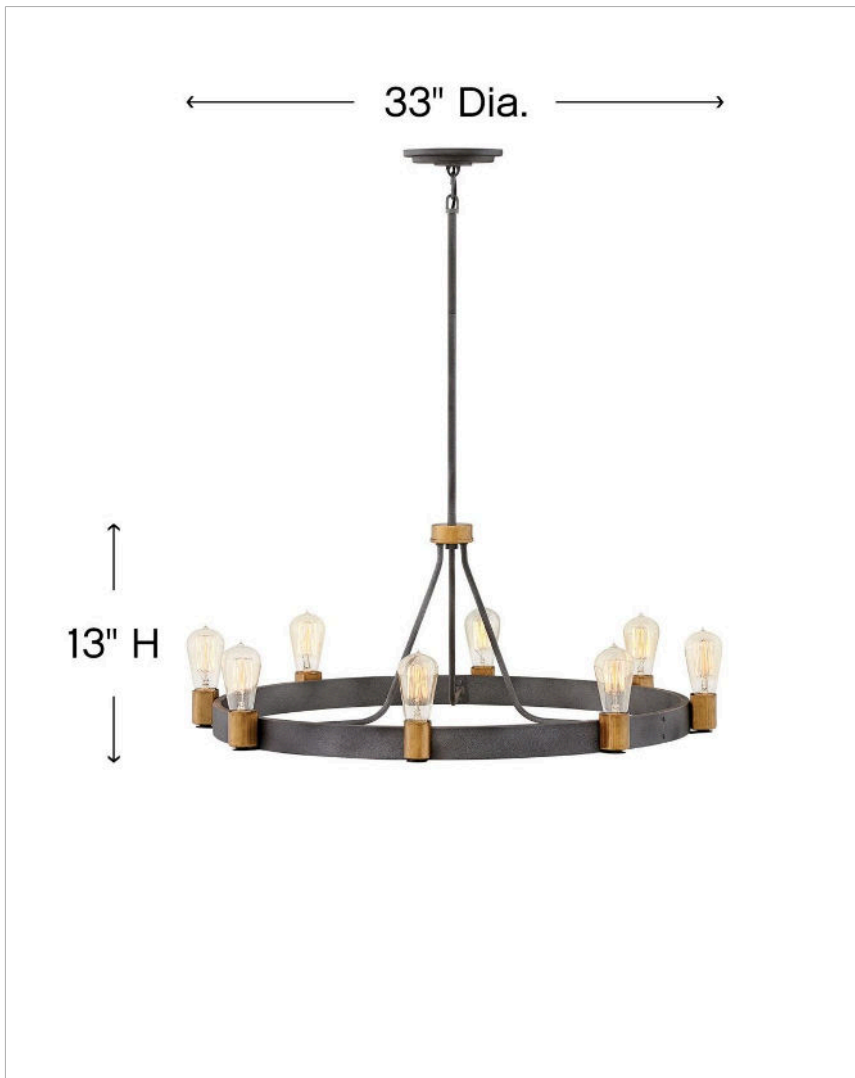

### LARGE SINGLE TIER

With striking simplicity, Silas is a throwback to an era where basic, hardworking design was expected. A single, wide Aged Zinc finish ring does the heavy lifting, but Heritage Brass finish fitters and accents are the perfect complement. The result is an uncluttered, industrial centerpiece to any space.

DETAILS	
FINISH:	Aged Zinc
MATERIAL:	Steel
SLOPE DEGREE:	90
DIMMABLE:	No

DIMENSIONS	
WIDTH:	33"
HEIGHT:	13"
WEIGHT:	11lb

LIGHT SOURCE	
LIGHT SOURCE:	Socketed
WATTAGE:	8-14w Med. LED, 100w Equiv.
VOLTAGE:	120v

MOUNTING	
CANOPY:	6" Dia.
LEAD WIRE:	1 X 120"
MAX HEIGHT:	47.3

SHIPPING	
CARTON LENGTH:	33.5
CARTON WIDTH:	33.5
CARTON HEIGHT:	5
CARTON WEIGHT:	16

#### PRODUCT DETAILS:

- This item may be hung on a sloped ceiling
- This fixture includes multiple down stems in various lengths to customize the installation height of the fixture, including one 6" stem and two 12" stems
- Suitable for use in dry (indoor) locations as defined by NEC and CEC. Meets United States UL Underwriters Laboratories & CSA Canadian Standards Association Product Safety Standards.
- Ideal for vintage filament bulbs (not included)
- Angular lines, a bold finish, simple shape and sturdy details merge for a robust but pared down industrial design