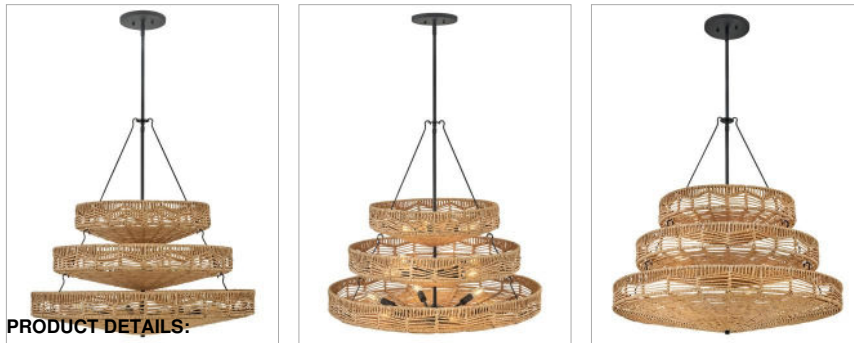

## OPHELIA

42308BK-NRF

MEDIUM MULTI TIER

This dazzling design offers striking illumination through a beautiful handwoven pattern. Ophelia radiates with organic elegance as a natural shade adorns a tiered basket frame finished in Black.

DETAILS	
FINISH:	Black with Natural Shade
MATERIAL:	Steel
SLOPE DEGREE:	90
DIMMABLE:	No

DIMENSIONS	
WIDTH:	30"
HEIGHT:	32.3"
WEIGHT:	23lb

LIGHT SOURCE	
LIGHT SOURCE:	Socketed
WATTAGE:	13-5w Cand. LED, 25w Equiv.
VOLTAGE:	120v

MOUNTING	
CANOPY:	6.5" Dia.
LEAD WIRE:	1 X 120"
MAX HEIGHT:	62.3

SHIPPING	
CARTON LENGTH:	32.5
CARTON WIDTH:	32.5
CARTON HEIGHT:	18
CARTON WEIGHT:	35.2

**PRODUCT DETAILS:**

- This item may be hung on a sloped ceiling
- This fixture includes multiple down stems in various lengths to customize the installation height of the fixture, including one 6" stem and two 12" stems
- Suitable for use in dry (indoor) locations as defined by NEC and CEC. Meets United States UL Underwriters Laboratories & CSA Canadian Standards Association Product Safety Standards.
- The Lisa McDennon Collection offers a striking mix of edgy, sculptural silhouettes that incorporate modern, organic elements and luxe materials, brought to life by her innovative and original point of view.
- Merging the best of traditional and modern elements, with a sophisticated and streamlined silhouette perfect for any space