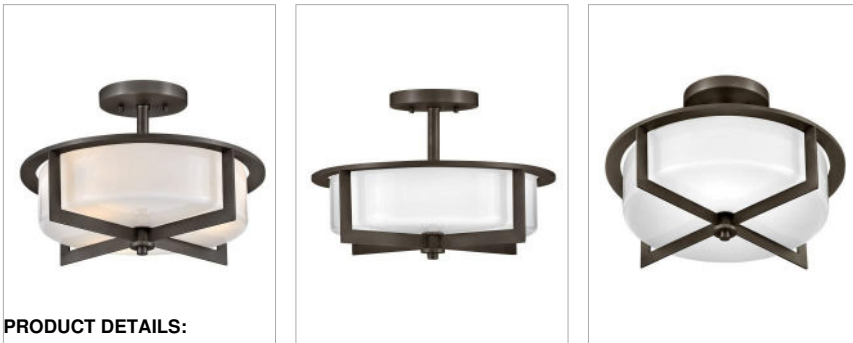

BAXLEY

42033BX

MEDIUM SEMI-FLUSH MOUNT

A versatile semi-flush mount collection, Baxley features a prominent crossbar frame that complements various design styles. The cased opal glass adds a striking shine against multiple finish options.

DETAILS	
FINISH:	Black Oxide
MATERIAL:	Steel
GLASS:	Cased Opal
DIMMABLE:	No

DIMENSIONS	
WIDTH:	15.3"
HEIGHT:	10.3"
WEIGHT:	8.8lb

LIGHT SOURCE	
LIGHT SOURCE:	Socketed
WATTAGE:	3-5w Cand. LED, 60w Equiv.
VOLTAGE:	120v

MOUNTING	
CANOPY:	5.5" Dia.

SHIPPING	
CARTON LENGTH:	17.7
CARTON WIDTH:	17.7
CARTON HEIGHT:	12.8
CARTON WEIGHT:	11

PRODUCT DETAILS:

- Suitable for use in dry (indoor) locations as defined by NEC and CEC. Meets United States UL Underwriters Laboratories & CSA Canadian Standards Association Product Safety Standards.
- Merging the best of traditional and modern elements, with a sophisticated and streamlined silhouette perfect for any space

HINKLEY

HINKLEY
33000 Pin Oak Parkway
Avon Lake, OH 44012

PHONE: (440) 653-5500
Toll Free: 1 (800) 446-5539

hinkley.com