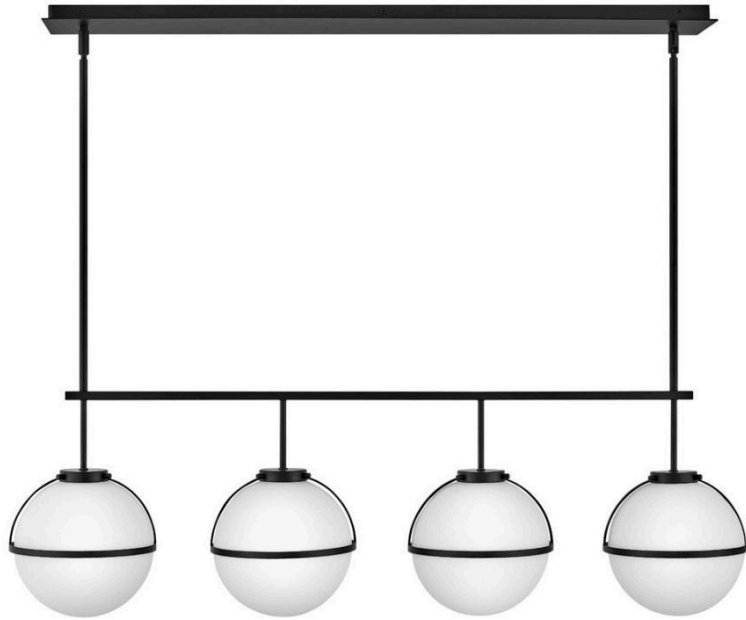

HOLLIS

39675BK

MEDIUM FOUR LIGHT LINEAR

The distinctive vintage globe design of Hollis invokes a mid-century mood, yet its clean lines and sophisticated silhouette provide versatility for a variety of décors. The extra-large semi-flush provides superior lighting for rooms with lower ceilings. Etched opal glass globes shine against a Heritage Brass or a Black finish.

DETAILS	
FINISH:	Black
MATERIAL:	Steel
GLASS:	Etched Opal
SLOPE DEGREE:	90
DIMMABLE:	No

DIMENSIONS	
WIDTH:	42.3"
HEIGHT:	13.8"
DEPTH:	8.3
WEIGHT:	19.1lb

LIGHT SOURCE	
LIGHT SOURCE:	Socketed
WATTAGE:	4-5w G9 LED, 40w Equiv.
VOLTAGE:	120v

MOUNTING	
CANOPY:	4.5"W X 37.5"L
LEAD WIRE:	1 X 120"
MAX HEIGHT:	46.3

SHIPPING	
CARTON LENGTH:	45.5
CARTON WIDTH:	22
CARTON HEIGHT:	11.3
CARTON WEIGHT:	24.9

PRODUCT DETAILS:

- This item may be hung on a sloped ceiling
- This fixture includes multiple down stems in various lengths to customize the installation height, including two 6" stems and four 12" stems
- Suitable for use in dry (indoor) locations as defined by NEC and CEC. Meets United States UL Underwriters Laboratories & CSA Canadian Standards Association Product Safety Standards.
- Distinctive mid-century modern elements merge with sleek and timeless forms for a vintage vibe with modern flair