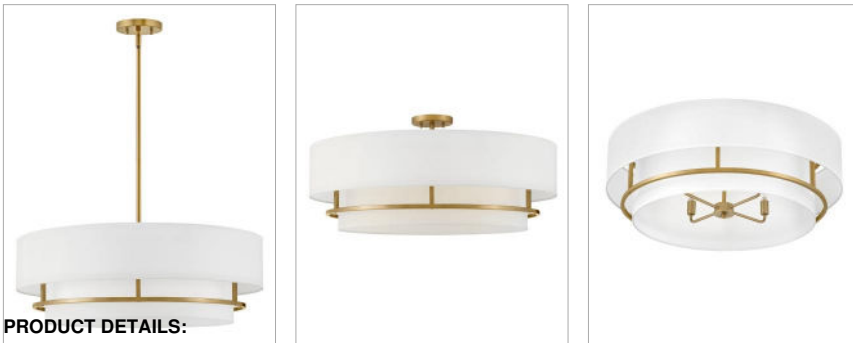

GRAHAM

38895LCB

LARGE CONVERTIBLE SEMI-FLUSH MOUNT

Handsome Graham is understated elegance, crafted with unique details making it the ultimate transitional semi-flush mount. Its welded frame is nestled between two off-white shades, in luminous faux parchment with a finished cluster visible from below. Graham is available in multiple finish options.

DETAILS	
FINISH:	Lacquered Brass
MATERIAL:	Steel
SHADE:	Faux Parchment
DIMMABLE:	No

DIMENSIONS	
WIDTH:	30"
HEIGHT:	14"
WEIGHT:	5.1lb

LIGHT SOURCE	
LIGHT SOURCE:	Socketed
WATTAGE:	4-5w Cand. LED, 60w Equiv.
VOLTAGE:	120v

MOUNTING	
CANOPY:	5.25" Dia.
LEAD WIRE:	1 X 120"
MAX HEIGHT:	46.8

SHIPPING	
CARTON LENGTH:	33.3
CARTON WIDTH:	33.3
CARTON HEIGHT:	12.9
CARTON WEIGHT:	9.3

PRODUCT DETAILS:

- Suitable for use in dry (indoor) locations as defined by NEC and CEC. Meets United States UL Underwriters Laboratories & CSA Canadian Standards Association Product Safety Standards.
- Merging the best of traditional and modern elements, with a sophisticated and streamlined silhouette perfect for any space