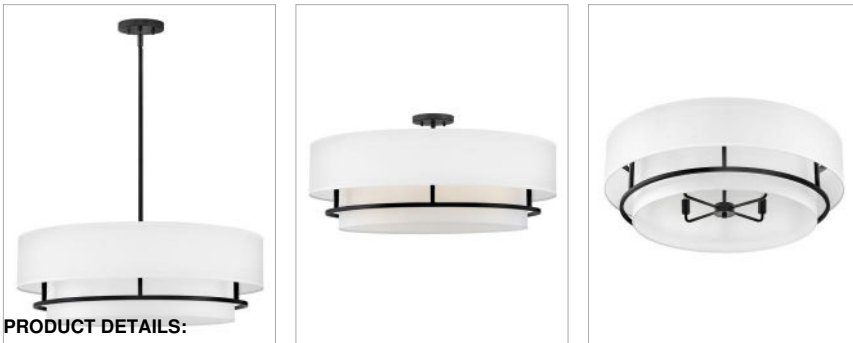

GRAHAM

38895BK

LARGE CONVERTIBLE SEMI-FLUSH MOUNT

Handsome Graham is understated elegance, crafted with unique details making it the ultimate transitional semi-flush mount. Its welded frame is nestled between two off-white shades, in luminous faux parchment with a finished cluster visible from below. Graham is available in multiple finish options.

DETAILS

FINISH:	Black
MATERIAL:	Steel
SHADE:	Faux Parchment
DIMMABLE:	No

DIMENSIONS

WIDTH:	30"
HEIGHT:	14"
WEIGHT:	5.1lb

LIGHT SOURCE

LIGHT SOURCE:	Socketed
WATTAGE:	4-5w Cand. LED, 60w Equiv.
VOLTAGE:	120v

MOUNTING

CANOPY:	5.25" Dia.
LEAD WIRE:	1 X 120"
MAX HEIGHT:	46.8

SHIPPING

CARTON LENGTH:	33.3
CARTON WIDTH:	33.3
CARTON HEIGHT:	12.9
CARTON WEIGHT:	9.3

PRODUCT DETAILS:

- Suitable for use in dry (indoor) locations as defined by NEC and CEC. Meets United States UL Underwriters Laboratories & CSA Canadian Standards Association Product Safety Standards.
- Merging the best of traditional and modern elements, with a sophisticated and streamlined silhouette perfect for any space