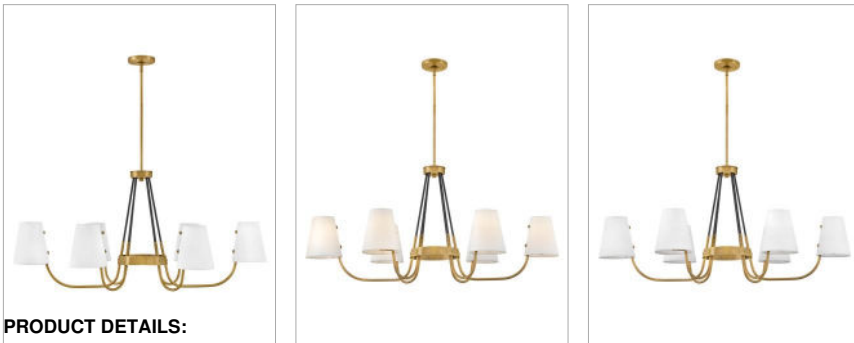

ASTON

37388HB

MEDIUM SIX LIGHT LINEAR

Aston breathes true tradition. Elegantly curved arms in contrasting finishes meet tapered offset shades. Exuding classic style, Aston is available in a Heritage Brass with Black finish.

DETAILS	
FINISH:	Heritage Brass
MATERIAL:	Steel
SHADE:	Off-White Fabric
SLOPE DEGREE:	90
DIMMABLE:	No

DIMENSIONS	
WIDTH:	45"
HEIGHT:	21"
DEPTH:	23
WEIGHT:	9.6lb

LIGHT SOURCE	
LIGHT SOURCE:	Socketed
WATTAGE:	6-5w Cand. LED, 60w Equiv.
VOLTAGE:	120v

MOUNTING	
CANOPY:	5" Dia.
LEAD WIRE:	1 X 120"
MAX HEIGHT:	53.8

SHIPPING	
CARTON LENGTH:	43.5
CARTON WIDTH:	21.5
CARTON HEIGHT:	25.3
CARTON WEIGHT:	24.8

PRODUCT DETAILS:

- This item may be hung on a sloped ceiling
- This fixture includes multiple down stems in various lengths to customize the installation height of the fixture, including one 6" stem and two 12" stems
- Suitable for use in dry (indoor) locations as defined by NEC and CEC. Meets United States UL Underwriters Laboratories & CSA Canadian Standards Association Product Safety Standards.
- Fixture is oval in shape
- Classic, elegant lines and timeless details enhance a traditional space