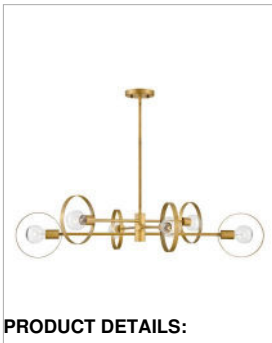

DESI

37296LCB

LARGE ADJUSTABLE SINGLE TIER

Swing time. Desi's bold articulating arms and stylish rings easily adjust to your preferred stance, while retaining its thrilling silhouette as a jaw-dropping chandelier. Desi's jaunty, mid-century modern style strikes a self-confident pose when integrated into any interior space.

DETAILS	
FINISH:	Lacquered Brass
MATERIAL:	Steel
SLOPE DEGREE:	90
DIMMABLE:	No

DIMENSIONS	
WIDTH:	42"
HEIGHT:	10"
WEIGHT:	12.5lb

LIGHT SOURCE	
LIGHT SOURCE:	Socketed
WATTAGE:	6-14w Med. LED, 100w Equiv.
VOLTAGE:	120v

MOUNTING	
CANOPY:	5" Dia.
LEAD WIRE:	1 X 120"
MAX HEIGHT:	39.5

SHIPPING	
CARTON LENGTH:	45
CARTON WIDTH:	13
CARTON HEIGHT:	12
CARTON WEIGHT:	16.9

PRODUCT DETAILS:

- This item may be hung on a sloped ceiling
- This fixture includes multiple down stems in various lengths to customize the installation height of the fixture, including one 6" stem and two 12" stems
- Suitable for use in dry (indoor) locations as defined by NEC and CEC. Meets United States UL Underwriters Laboratories & CSA Canadian Standards Association Product Safety Standards.
- Ideal for g-style bulbs (not included)
- Distinctive mid-century modern elements merge with sleek and timeless forms for a vintage vibe with modern flair
- Fixture features an articulating design for easy customization