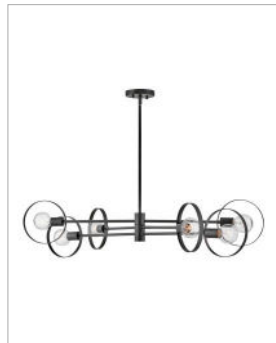

DESI

37296BK

LARGE ADJUSTABLE SINGLE TIER

Swing time. Desi's bold articulating arms and stylish rings easily adjust to your preferred stance, while retaining its thrilling silhouette as a jaw-dropping chandelier. Desi's jaunty, mid-century modern style strikes a self-confident pose when integrated into any interior space.

DETAILS	
FINISH:	Black
MATERIAL:	Steel
SLOPE DEGREE:	90
DIMMABLE:	No

DIMENSIONS	
WIDTH:	42"
HEIGHT:	10"
WEIGHT:	12.5lb

LIGHT SOURCE	
LIGHT SOURCE:	Socketed
WATTAGE:	6-14w Med. LED, 100w Equiv.
VOLTAGE:	120v

MOUNTING	
CANOPY:	5" Dia.
LEAD WIRE:	1 X 120"
MAX HEIGHT:	39.5

SHIPPING	
CARTON LENGTH:	45
CARTON WIDTH:	13
CARTON HEIGHT:	12
CARTON WEIGHT:	16.9

PRODUCT DETAILS:

- This item may be hung on a sloped ceiling
- This fixture includes multiple down stems in various lengths to customize the installation height of the fixture, including one 6" stem and two 12" stems
- Suitable for use in dry (indoor) locations as defined by NEC and CEC. Meets United States UL Underwriters Laboratories & CSA Canadian Standards Association Product Safety Standards.
- Ideal for g-style bulbs (not included)
- Distinctive mid-century modern elements merge with sleek and timeless forms for a vintage vibe with modern flair
- Fixture features an articulating design for easy customization