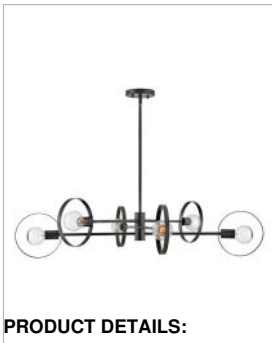

DESI

37296BK

LARGE ADJUSTABLE SINGLE TIER

Swing time. Desi's bold articulating arms and stylish rings easily adjust to your preferred stance, while retaining its thrilling silhouette as a jaw-dropping chandelier. Desi's jaunty, mid-century modern style strikes a self-confident pose when integrated into any interior space.

DETAILS	
FINISH:	Black
MATERIAL:	Steel
SLOPE DEGREE:	90
DIMMABLE:	No

DIMENSIONS	
WIDTH:	42"
HEIGHT:	10"
WEIGHT:	12.5lb

LIGHT SOURCE	
LIGHT SOURCE:	Socketed
WATTAGE:	6-14w Med. LED, 100w Equiv.
VOLTAGE:	120v

MOUNTING	
CANOPY:	5" Dia.
LEAD WIRE:	1 X 120"
MAX HEIGHT:	39.5

SHIPPING	
CARTON LENGTH:	45
CARTON WIDTH:	13
CARTON HEIGHT:	12
CARTON WEIGHT:	16.9

PRODUCT DETAILS:

- This item may be hung on a sloped ceiling
- This fixture includes multiple down stems in various lengths to customize the installation height of the fixture, including one 6" stem and two 12" stems
- Suitable for use in dry (indoor) locations as defined by NEC and CEC. Meets United States UL Underwriters Laboratories & CSA Canadian Standards Association Product Safety Standards.
- Ideal for g-style bulbs (not included)
- Distinctive mid-century modern elements merge with sleek and timeless forms for a vintage vibe with modern flair
- Fixture features an articulating design for easy customization