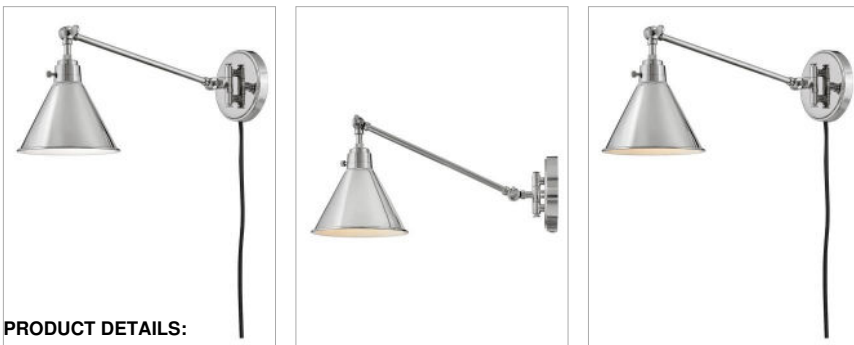

ARTI

3690PN

MEDIUM SWING ARM SINGLE LIGHT SCONCE

The perfect fixture for any space, Arti embodies simple elegance with its functional, streamlined design. Offering a robust lineup of fixture silhouettes, every aspect of the Arti family is adorned with practical features for a seamless integration into any room.

DETAILS	
FINISH:	Polished Nickel
MATERIAL:	Steel
DIMMABLE:	No

DIMENSIONS	
WIDTH:	7.8"
HEIGHT:	10.3"
WEIGHT:	2.9lb
BACK PLATE:	6" Dia.
EXTENSION:	18.8"
TOP TO OUTLET:	7.25"

LIGHT SOURCE	
LIGHT SOURCE:	Socketed
WATTAGE:	1-10w Med. LED, 60w Equiv.
VOLTAGE:	120v

SHIPPING	
CARTON LENGTH:	18.9
CARTON WIDTH:	13.4
CARTON HEIGHT:	8.9
CARTON WEIGHT:	3.4

PRODUCT DETAILS:

- Suitable for use in dry (indoor) locations as defined by NEC and CEC. Meets United States UL Underwriters Laboratories & CSA Canadian Standards Association Product Safety Standards.
- Extension is 20.5" when fixture is fully extended
- Features On/Off switch
- Can be hard wired or mounted with included plug-in cord
- Merging the best of traditional and modern elements, with a sophisticated and streamlined silhouette perfect for any space
- Optional cord cover available, 6938PN
- All dimensions listed are as shown
- Fully adjustable both left or right and up or down