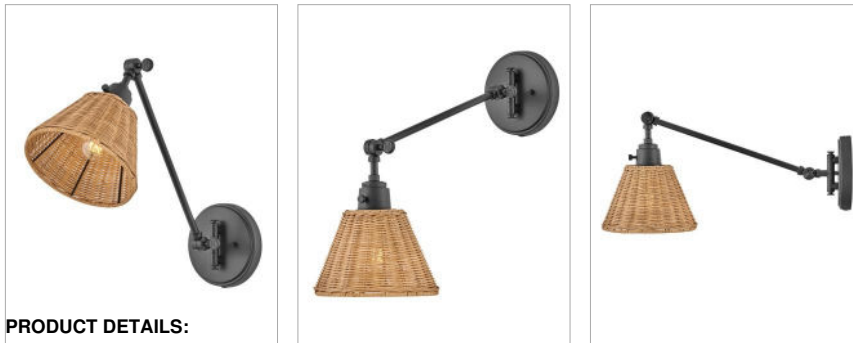

### MEDIUM SWING ARM SINGLE LIGHT SCONCE

The perfect fixture for any space, Arti embodies simple elegance with its functional, streamlined design. Offering a robust lineup of fixture silhouettes, every aspect of the Arti family is adorned with practical features for a seamless integration into any room.

DETAILS	
FINISH:	Black with Light Natural Nylon Shade
MATERIAL:	Steel
SHADE:	Light Natural Rattan
DIMMABLE:	No

DIMENSIONS	
WIDTH:	7.8"
HEIGHT:	10.3"
WEIGHT:	2.9lb
BACK PLATE:	6" Dia.
EXTENSION:	19"
TOP TO OUTLET:	7.25"

#### PRODUCT DETAILS:

- Suitable for use in dry (indoor) locations as defined by NEC and CEC. Meets United States UL Underwriters Laboratories & CSA Canadian Standards Association Product Safety Standards.
- Features On/Off switch
- Can be hard wired or mounted with included plug-in cord
- Extension is 21" when fixture is fully extended
- Optional cord cover available, 6938BK
- Merging the best of traditional and modern elements, with a sophisticated and streamlined silhouette perfect for any space
- Fully adjustable both left and right and up or down
- All dimensions listed are as shown