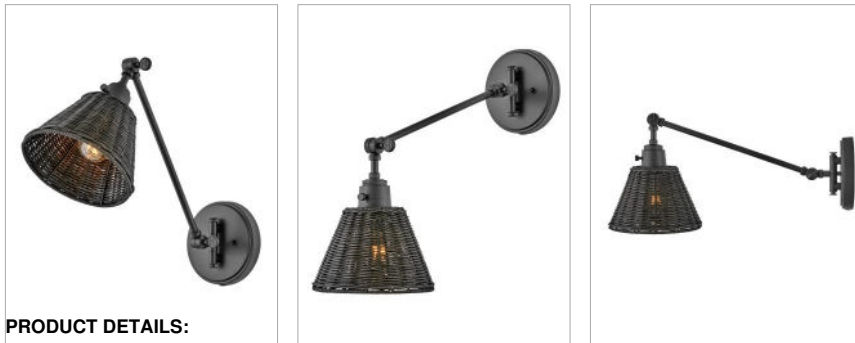

### MEDIUM SWING ARM SINGLE LIGHT SCONCE

The perfect fixture for any space, Arti embodies simple elegance with its functional, streamlined design. Offering a robust lineup of fixture silhouettes, every aspect of the Arti family is adorned with practical features for a seamless integration into any room.

DETAILS	
FINISH:	Black with Black Natural Rattan Shade
MATERIAL:	Steel
SHADE:	Black Natural Rattan
DIMMABLE:	No

DIMENSIONS	
WIDTH:	7.8"
HEIGHT:	10.3"
WEIGHT:	2.9lb
BACK PLATE:	6" Dia.
EXTENSION:	19"
TOP TO OUTLET:	7.25"

LIGHT SOURCE	
LIGHT SOURCE:	Socketed
WATTAGE:	1-10w Med. LED, 60w Equiv.
VOLTAGE:	120v

SHIPPING	
CARTON LENGTH:	18.9
CARTON WIDTH:	13.4
CARTON HEIGHT:	8.9
CARTON WEIGHT:	3.4

#### PRODUCT DETAILS:

- Suitable for use in dry (indoor) locations as defined by NEC and CEC. Meets United States UL Underwriters Laboratories & CSA Canadian Standards Association Product Safety Standards.
- Features On/Off switch
- Can be hard wired or mounted with included plug-in cord
- Extension is 21" when fixture is fully extended
- Merging the best of traditional and modern elements, with a sophisticated and streamlined silhouette perfect for any space
- Optional cord cover available, 6938BK
- All dimensions listed are as shown
- Fully adjustable both left or right and up or down