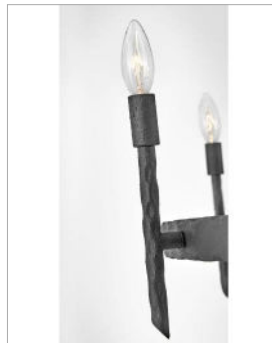

TRESS

3678FE

LARGE SINGLE TIER

Tress approaches style from different angles. Using a natural look to add an organic feel to any décor, these fixtures incorporate hammered metal rods with a unique, eye-catching texture. The simplicity in design paired with clean lines bring refined sense of contentment to any space.

DETAILS	
FINISH:	Forged Iron
MATERIAL:	Steel
SLOPE DEGREE:	90
DIMMABLE:	No

DIMENSIONS	
WIDTH:	36.3"
HEIGHT:	26"
WEIGHT:	9.7lb

LIGHT SOURCE	
LIGHT SOURCE:	Socketed
WATTAGE:	6-5w Cand. LED, 60w Equiv.
VOLTAGE:	120v

MOUNTING	
CANOPY:	6.5" Dia.
LEAD WIRE:	1 X 120"
MAX HEIGHT:	58.8

SHIPPING	
CARTON LENGTH:	40.5
CARTON WIDTH:	40.5
CARTON HEIGHT:	6
CARTON WEIGHT:	23.1

PRODUCT DETAILS:

- This item may be hung on a sloped ceiling
- This fixture includes multiple down stems in various lengths to customize the installation height of the fixture, including one 6" stem and two 12" stems
- Suitable for use in dry (indoor) locations as defined by NEC and CEC. Meets United States UL Underwriters Laboratories & CSA Canadian Standards Association Product Safety Standards.
- Merging the best of traditional and modern elements, with a sophisticated and streamlined silhouette perfect for any space