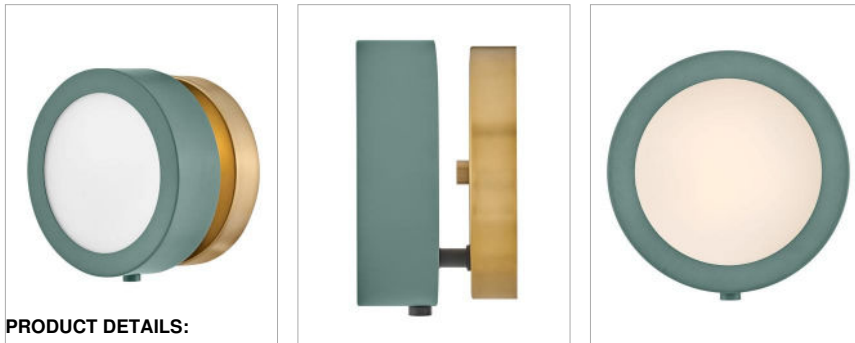

MERCER

3650SGN

SMALL ADJUSTABLE SINGLE LIGHT SCONCE

Synonymous with vintage glamour, Mercer's mid-century modern design has a cool simplicity that blends robust metal construction and circular glass shades that emit a soft glow, creating a perfect accent for any décor. Mercer is available in multiple finishes.

DETAILS	
FINISH:	Sage Green
MATERIAL:	Steel
GLASS:	Etched Opal
DIMMABLE:	No

DIMENSIONS	
WIDTH:	6.8"
HEIGHT:	6.8"
WEIGHT:	2lb
BACK PLATE:	6.75" Dia.
EXTENSION:	4"
TOP TO OUTLET:	3.5"

LIGHT SOURCE	
LIGHT SOURCE:	Socketed
WATTAGE:	1-5w Cand. LED, 60w Equiv.
VOLTAGE:	120v

SHIPPING	
CARTON LENGTH:	9.5
CARTON WIDTH:	9.5
CARTON HEIGHT:	6.5
CARTON WEIGHT:	2.5

PRODUCT DETAILS:

- Suitable for use in damp locations as defined by NEC and CEC. Meets United States UL Underwriters Laboratories & CSA Canadian Standards Association Product Safety Standards.
- ADA compliant
- Distinctive mid-century modern elements merge with sleek and timeless forms for a vintage vibe with modern flair