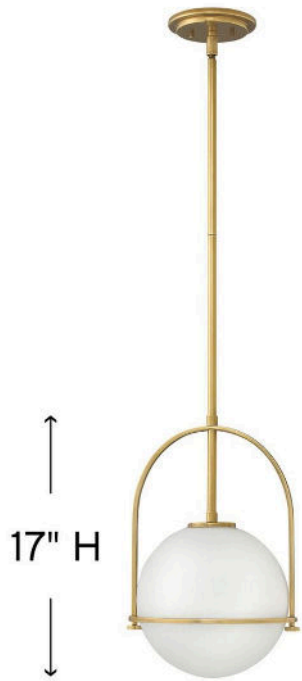

SOMERSET

3407HB

MEDIUM PENDANT

Chic and elegant, the Somerset collection exudes a quiet and precise sophistication. Subtly fusing modernity with vintage appeal, its etched opal glass deftly floats inside a streamlined metal yoke and ring while understated turned metal knobs add an authentic edge.

11½" Dia.

17" H

DETAILS

FINISH:	Heritage Brass
MATERIAL:	Steel
GLASS:	Etched Opal
SLOPE DEGREE:	90
DIMMABLE:	No

DIMENSIONS

WIDTH:	11.5"
HEIGHT:	17"
WEIGHT:	5lb

LIGHT SOURCE

LIGHT SOURCE:	Socketed
WATTAGE:	1-8w Med. LED, 100w Equiv.
VOLTAGE:	120v

MOUNTING

CANOPY:	6" Dia.
LEAD WIRE:	1 X 120"
MAX HEIGHT:	49.8

SHIPPING

CARTON LENGTH:	16.8
CARTON WIDTH:	13.5
CARTON HEIGHT:	16.5
CARTON WEIGHT:	7.8

PRODUCT DETAILS:

- This item may be hung on a sloped ceiling
- This fixture includes multiple down stems in various lengths to customize the installation height of the fixture, including one 6" stem and two 12" stems
- Suitable for use in dry (indoor) locations as defined by NEC and CEC. Meets United States UL Underwriters Laboratories & CSA Canadian Standards Association Product Safety Standards.
- Merging the best of traditional and modern elements, with a sophisticated and streamlined silhouette perfect for any space