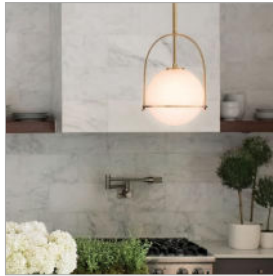

SOMERSET

3407HB

MEDIUM PENDANT

Chic and elegant, the Somerset collection exudes a quiet and precise sophistication. Subtly fusing modernity with vintage appeal, its etched opal glass deftly floats inside a streamlined metal yoke and ring while understated turned metal knobs add an authentic edge.

11½" Dia.

17" H

DETAILS

FINISH:	Heritage Brass
MATERIAL:	Steel
GLASS:	Etched Opal
SLOPE DEGREE:	90
DIMMABLE:	No

DIMENSIONS

WIDTH:	11.5"
HEIGHT:	17"
WEIGHT:	5lb

LIGHT SOURCE

LIGHT SOURCE:	Socketed
WATTAGE:	1-8w Med. LED, 100w Equiv.
VOLTAGE:	120v

MOUNTING

CANOPY:	6" Dia.
LEAD WIRE:	1 X 120"
MAX HEIGHT:	49.8

SHIPPING

CARTON LENGTH:	16.8
CARTON WIDTH:	13.5
CARTON HEIGHT:	16.5
CARTON WEIGHT:	7.8

PRODUCT DETAILS:

- This item may be hung on a sloped ceiling
- This fixture includes multiple down stems in various lengths to customize the installation height of the fixture, including one 6" stem and two 12" stems
- Suitable for use in dry (indoor) locations as defined by NEC and CEC. Meets United States UL Underwriters Laboratories & CSA Canadian Standards Association Product Safety Standards.
- Merging the best of traditional and modern elements, with a sophisticated and streamlined silhouette perfect for any space