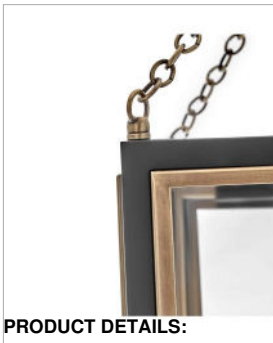

SHAW

32987BK

SMALL PENDANT

Traditional in style, and unique in character, Shaw is distinguished by its dramatic frame and enchanting design elements. Robust clear glass panels, the rich two-tone finish combination, and a captivating fine chain detail unite to deliver dashing heritage charm.

DETAILS	
FINISH:	Black
MATERIAL:	Steel
GLASS:	Clear
SLOPE DEGREE:	90
DIMMABLE:	No

DIMENSIONS	
WIDTH:	10"
HEIGHT:	22.8"
WEIGHT:	11.2lb

LIGHT SOURCE	
LIGHT SOURCE:	Socketed
WATTAGE:	1-14w Med. LED, 100w Equiv.
VOLTAGE:	120v

MOUNTING	
CANOPY:	5.5" Dia.
LEAD WIRE:	1 X 120"
MAX HEIGHT:	54.8

SHIPPING	
CARTON LENGTH:	17.5
CARTON WIDTH:	12.4
CARTON HEIGHT:	15.6
CARTON WEIGHT:	15.7

PRODUCT DETAILS:

- This item may be hung on a sloped ceiling
- This fixture includes multiple down stems in various lengths to customize the installation height of the fixture, including one 6" stem and two 12" stems
- Suitable for use in dry (indoor) locations as defined by NEC and CEC. Meets United States UL Underwriters Laboratories & CSA Canadian Standards Association Product Safety Standards.
- Ideal for vintage filament bulbs (not included)
- Classic, elegant lines and timeless details enhance a traditional space