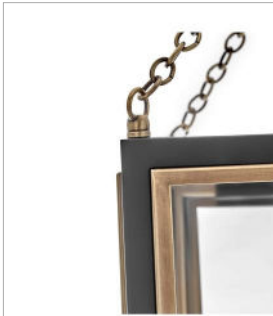

SHAW

32984BK

MEDIUM PENDANT

Traditional in style, and unique in character, Shaw is distinguished by its dramatic frame and enchanting design elements. Robust clear glass panels, the rich two-tone finish combination, and a captivating fine chain detail unite to deliver dashing heritage charm.

DETAILS	
FINISH:	Black
MATERIAL:	Steel
GLASS:	Clear
SLOPE DEGREE:	90
DIMMABLE:	No

DIMENSIONS	
WIDTH:	15.5"
HEIGHT:	31.5"
WEIGHT:	21.7lb

LIGHT SOURCE	
LIGHT SOURCE:	Socketed
WATTAGE:	4-5w Cand. LED, 60w Equiv.
VOLTAGE:	120v

MOUNTING	
CANOPY:	5.5" Dia.
LEAD WIRE:	1 X 120"
MAX HEIGHT:	63.5

SHIPPING	
CARTON LENGTH:	21.3
CARTON WIDTH:	18.1
CARTON HEIGHT:	21.5
CARTON WEIGHT:	30.4

PRODUCT DETAILS:

- This item may be hung on a sloped ceiling
- This fixture includes multiple down stems in various lengths to customize the installation height of the fixture, including one 6" stem and two 12" stems
- Suitable for use in dry (indoor) locations as defined by NEC and CEC. Meets United States UL Underwriters Laboratories & CSA Canadian Standards Association Product Safety Standards.
- Ideal for vintage filament bulbs (not included)
- Classic, elegant lines and timeless details enhance a traditional space