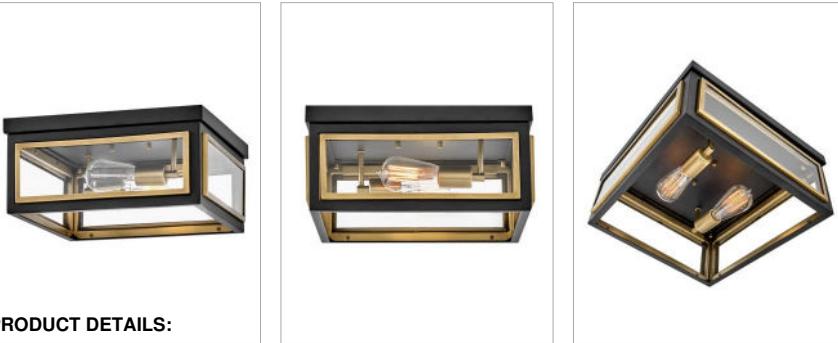

PRODUCT DETAILS:

- Suitable for use in dry (indoor) locations as defined by NEC and CEC. Meets United States UL Underwriters Laboratories & CSA Canadian Standards Association Product Safety Standards.
- Ideal for vintage filament bulbs (not included)
- Classic, elegant lines and timeless details enhance a traditional space