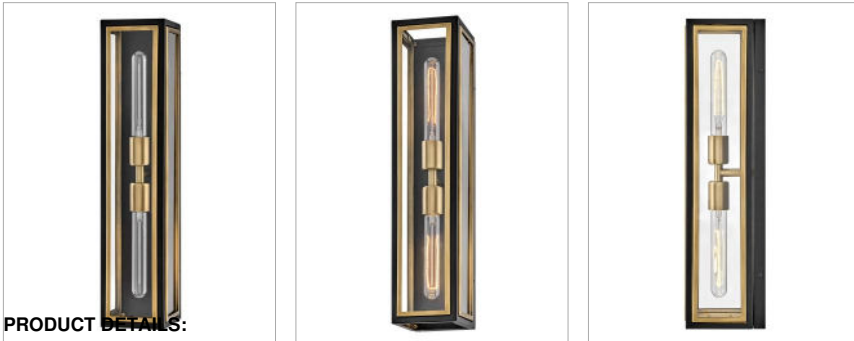

SHAW

32980BK

LARGE TWO LIGHT SCONCE

Traditional in style, and unique in character, Shaw is distinguished by its dramatic frame and enchanting design elements. Robust clear glass panels, the rich two-tone finish combination, and a captivating fine chain detail unite to deliver dashing heritage charm.

DETAILS	
FINISH:	Black
MATERIAL:	Steel
GLASS:	Clear
DIMMABLE:	No

DIMENSIONS	
WIDTH:	6.5"
HEIGHT:	22"
WEIGHT:	8.3lb
BACK PLATE:	5.25"W X 14.5"H
EXTENSION:	5.8"
TOP TO OUTLET:	7.25"

LIGHT SOURCE	
LIGHT SOURCE:	Socketed
WATTAGE:	2-10w Med. LED
VOLTAGE:	120v

SHIPPING	
CARTON LENGTH:	25.2
CARTON WIDTH:	7.7
CARTON HEIGHT:	11
CARTON WEIGHT:	9.7

PRODUCT DETAILS:

- Suitable for use in dry (indoor) locations as defined by NEC and CEC. Meets United States UL Underwriters Laboratories & CSA Canadian Standards Association Product Safety Standards.
- Ideal for vintage filament bulbs (not included)
- Classic, elegant lines and timeless details enhance a traditional space