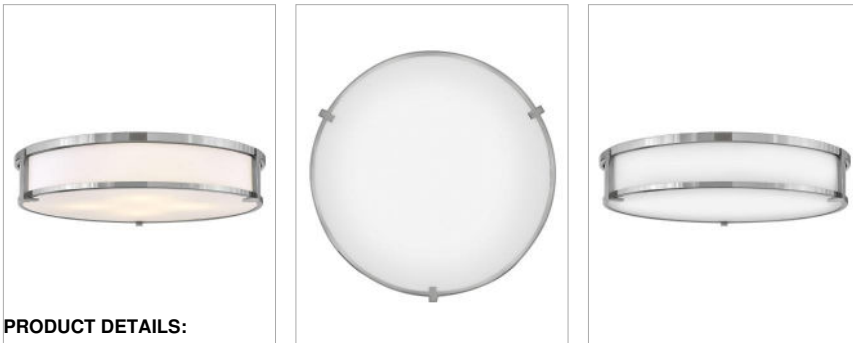

LOWELL

3244CM

LARGE FLUSH MOUNT

Lowell is a transitional design with clean lines and a subtle mid-century modern overtone. Robust cast L-bracket details combine with a twist lock system to maintain a sleek appearance that fits any décor.

| DETAILS | |
|-----------|-------------|
| FINISH: | Chrome |
| MATERIAL: | Steel |
| GLASS: | Etched Opal |
| DIMMABLE: | No |

| DIMENSIONS | |
|------------|--------|
| WIDTH: | 24" |
| HEIGHT: | 4.8" |
| WEIGHT: | 20.9lb |

| LIGHT SOURCE | |
|---------------|---------------------------|
| LIGHT SOURCE: | Socketed |
| WATTAGE: | 4-7w Med. LED, 60w Equiv. |
| VOLTAGE: | 120v |

| MOUNTING | |
|----------|-------------|
| CANOPY: | 23.75" Dia. |

| SHIPPING | |
|----------------|------|
| CARTON LENGTH: | 27.4 |
| CARTON WIDTH: | 27.4 |
| CARTON HEIGHT: | 15.8 |
| CARTON WEIGHT: | 29 |

PRODUCT DETAILS:

- Suitable for use in dry (indoor) locations as defined by NEC and CEC. Meets United States UL Underwriters Laboratories & CSA Canadian Standards Association Product Safety Standards.
- Bold silhouette with dramatic details creates a modern statement
- Sparkling chrome with reflective finish