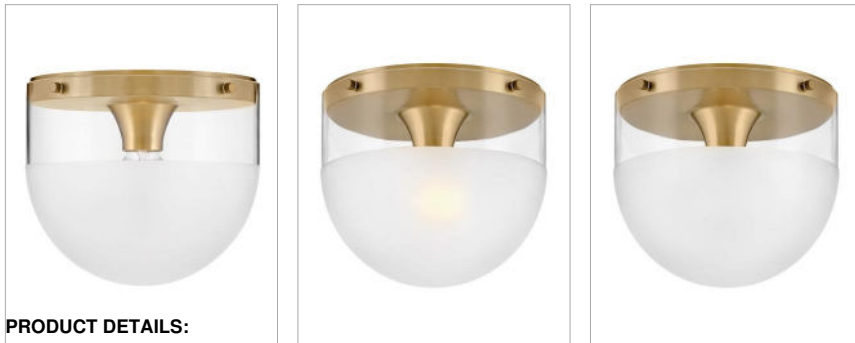

BECK

32081LCB

EXTRA SMALL FLUSH MOUNT

Beck's transitional style is reinforced by a smooth Lacquered Brass or Black finish paired with an etch-dipped glass shade offering texture and visual interest.

DETAILS	
FINISH:	Lacquered Brass
MATERIAL:	Steel
GLASS:	Clear with Etch-Dipped
DIMMABLE:	No

DIMENSIONS	
WIDTH:	9"
HEIGHT:	8"
WEIGHT:	3.3lb

LIGHT SOURCE	
LIGHT SOURCE:	Socketed
WATTAGE:	1-8w Med. LED, 60w Equiv.
VOLTAGE:	120v

MOUNTING	
CANOPY:	8.75" Dia.

SHIPPING	
CARTON LENGTH:	11.5
CARTON WIDTH:	11.5
CARTON HEIGHT:	11.8
CARTON WEIGHT:	4.2

PRODUCT DETAILS:

- Suitable for use in dry (indoor) locations as defined by NEC and CEC. Meets United States UL Underwriters Laboratories & CSA Canadian Standards Association Product Safety Standards.
- Merging the best of traditional and modern elements, with a sophisticated and streamlined silhouette perfect for any space
- Medium based LED lamp required