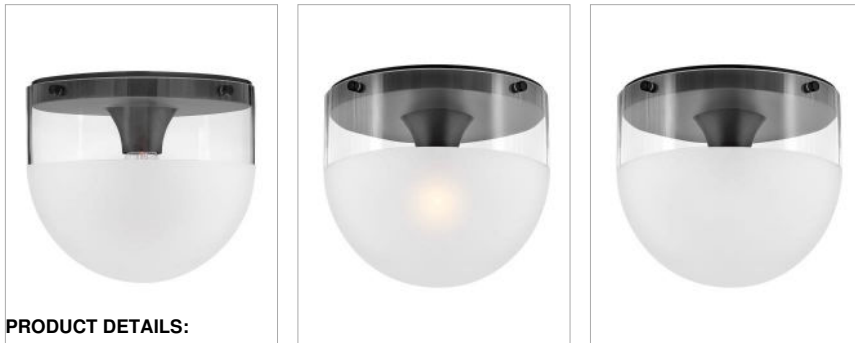

BECK

32081BK

EXTRA SMALL FLUSH MOUNT

Beck's transitional style is reinforced by a smooth Lacquered Brass or Black finish paired with an etch-dipped glass shade offering texture and visual interest.

DETAILS	
FINISH:	Black
MATERIAL:	Steel
GLASS:	Clear with Etch-Dipped
DIMMABLE:	No

DIMENSIONS	
WIDTH:	9"
HEIGHT:	8"
WEIGHT:	3.3lb

LIGHT SOURCE	
LIGHT SOURCE:	Socketed
WATTAGE:	1-8w Med. LED, 60w Equiv.
VOLTAGE:	120v

MOUNTING	
CANOPY:	8.75" Dia.

SHIPPING	
CARTON LENGTH:	11.5
CARTON WIDTH:	11.5
CARTON HEIGHT:	11.8
CARTON WEIGHT:	4.2

PRODUCT DETAILS:

- Suitable for use in dry (indoor) locations as defined by NEC and CEC. Meets United States UL Underwriters Laboratories & CSA Canadian Standards Association Product Safety Standards.
- Merging the best of traditional and modern elements, with a sophisticated and streamlined silhouette perfect for any space
- Medium based LED lamp required