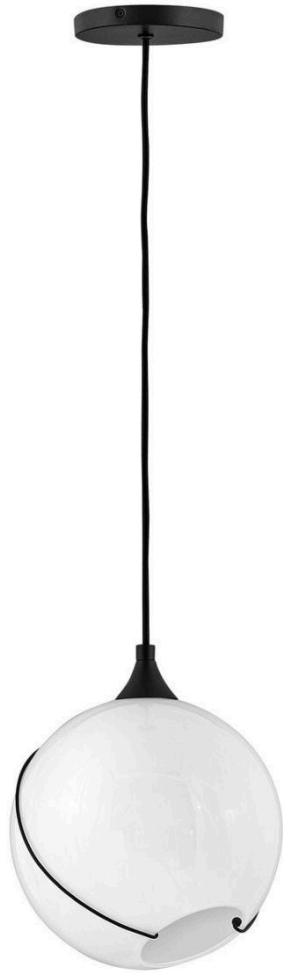

## SKYE

### 30303BLK-WH

#### SMALL PENDANT

Mesmerizingly asymmetrical with a mid-century modern flair, Skye showcases a single or cluster of glass globes, each encircled with a slender ring. Each opening is off-center and the globes fall to different lengths, with Heritage Brass or Black details pulling the look together perfectly.

DETAILS	
FINISH:	Black with Cased Opal glass
MATERIAL:	Steel
GLASS:	Cased Opal
SLOPE DEGREE:	90
DIMMABLE:	No

DIMENSIONS	
WIDTH:	10.8"
HEIGHT:	12.8"
WEIGHT:	4.4lb

LIGHT SOURCE	
LIGHT SOURCE:	Socketed
WATTAGE:	1-10w Med. LED, 100w Equiv.
VOLTAGE:	120v